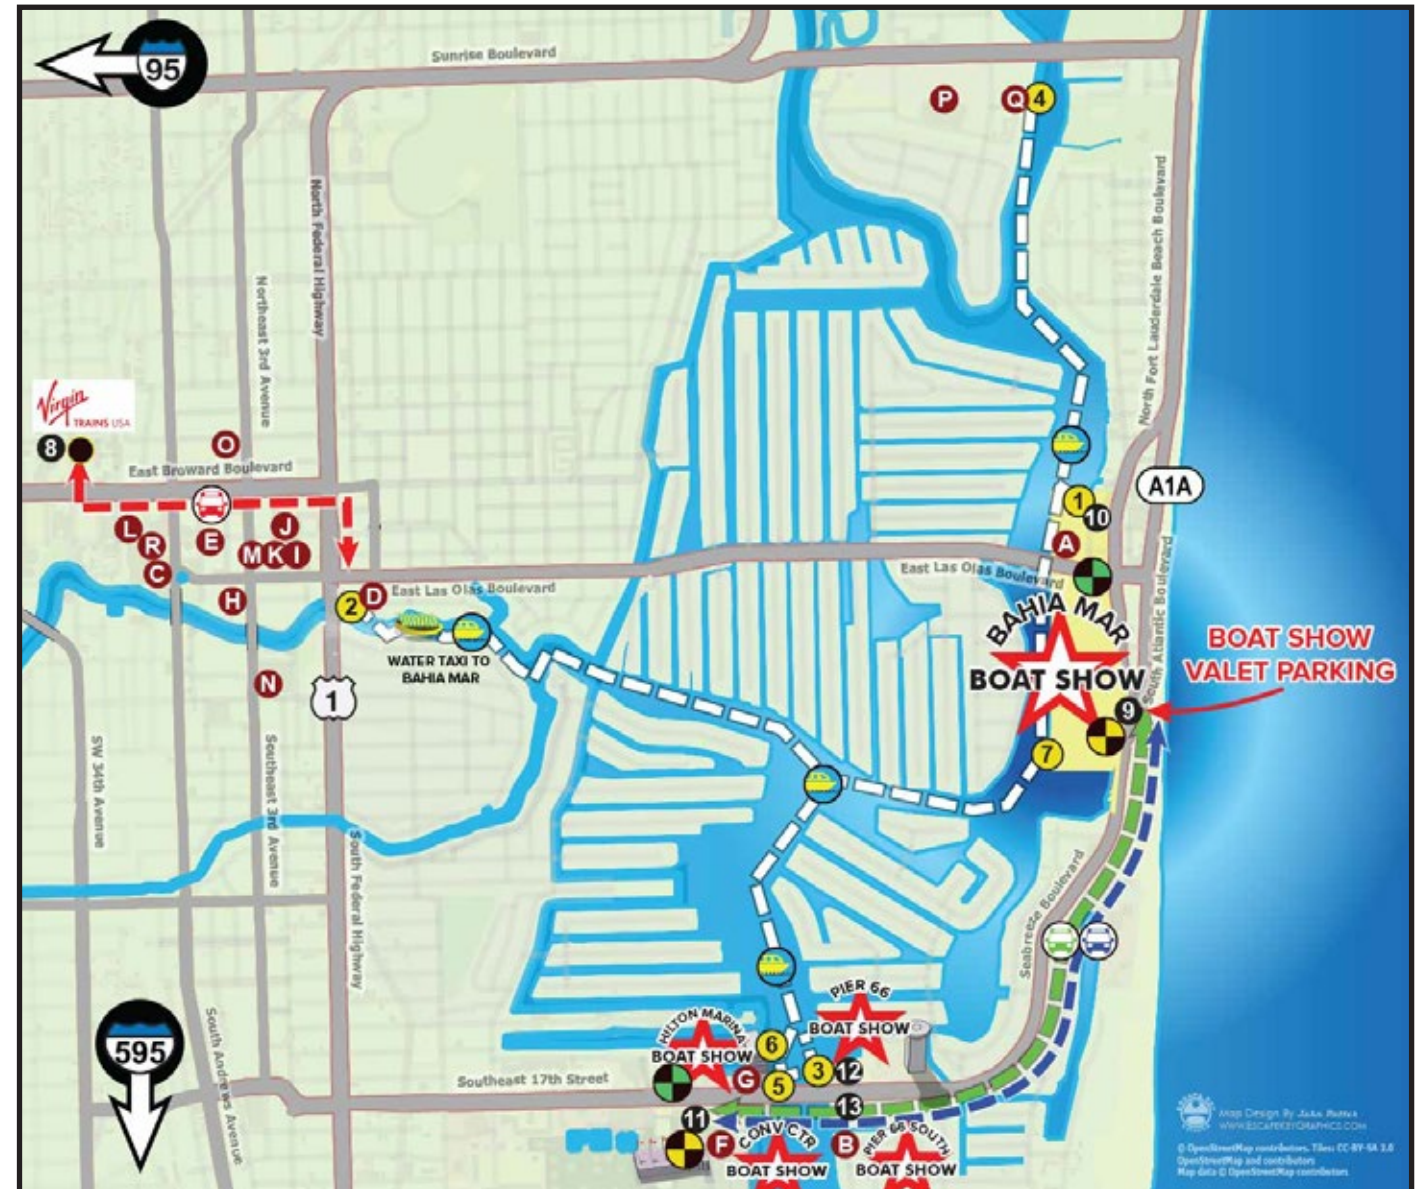

RED LOOP
(Brightline Train Station to Riverside Hotel Water Taxi Docks loop)

GREEN LOOP
(Bahia Mar, Pier 66, Convention Center, Pier 66 South parking lot loop)

BLUE LOOP
(Bahia Mar to Convention Center loop)

WATER TAXI / BUS HOURS:

Oct 30th thru Nov 2nd
8:30 am to 8:30 pm

Sunday Nov 3rd
8:30 am to 7:30 pm

VALET PARKING SERVICES:
S.E. 5th Street

★ BOAT SHOW

🚕 TAXI STOPS
Seabreeze Blvd & Conv. Ctr. Parking Garage

🚗 UBER / LYFT STOPS
South corner of the Las Olas Bridge & under the 17th St Bridge in the south-east corner.

🚏 BRIGHTLINE STATION

BUS / SHUTTLE STOP

Park in one of the Las Olas / Downtown lots and walk to the Riverside Hotel.

G D E H I J K L M N O R

Ride the Water Taxi all day for only \$12, departing from the Riverside Hotel.

2

Look for the beach hopper golf carts for express pick-up and drop-off service from the designated Boat Show Parking locations.