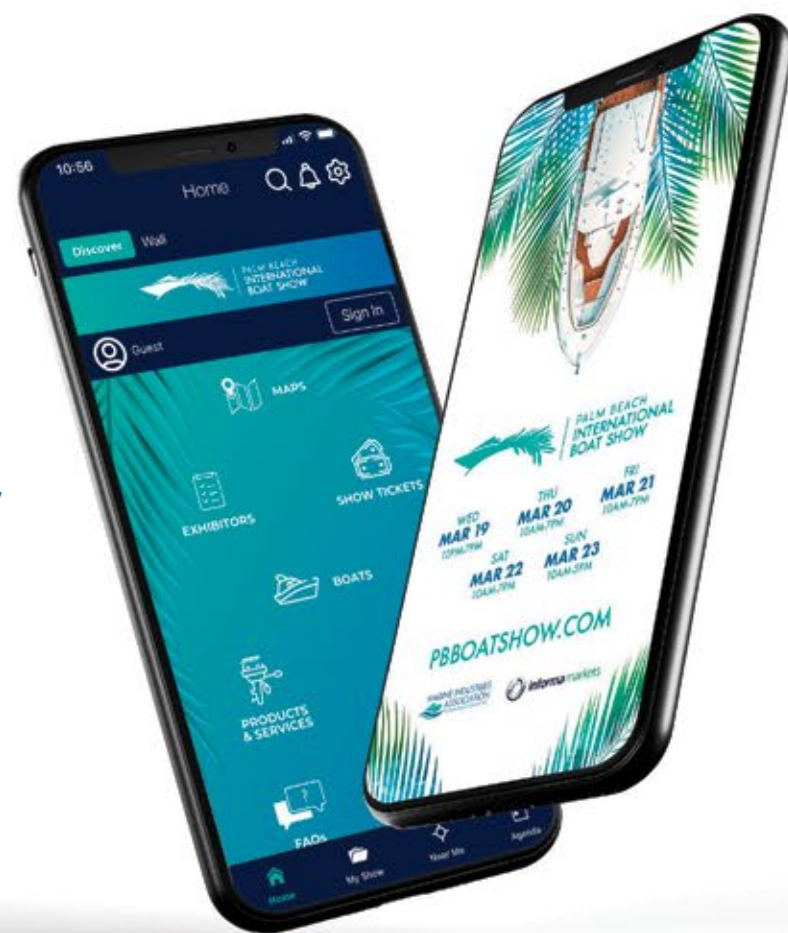

**DON'T MISS A THING!
DOWNLOAD THE APP TODAY
AND SAIL THROUGH THE SHOW
LIKE A PRO.**