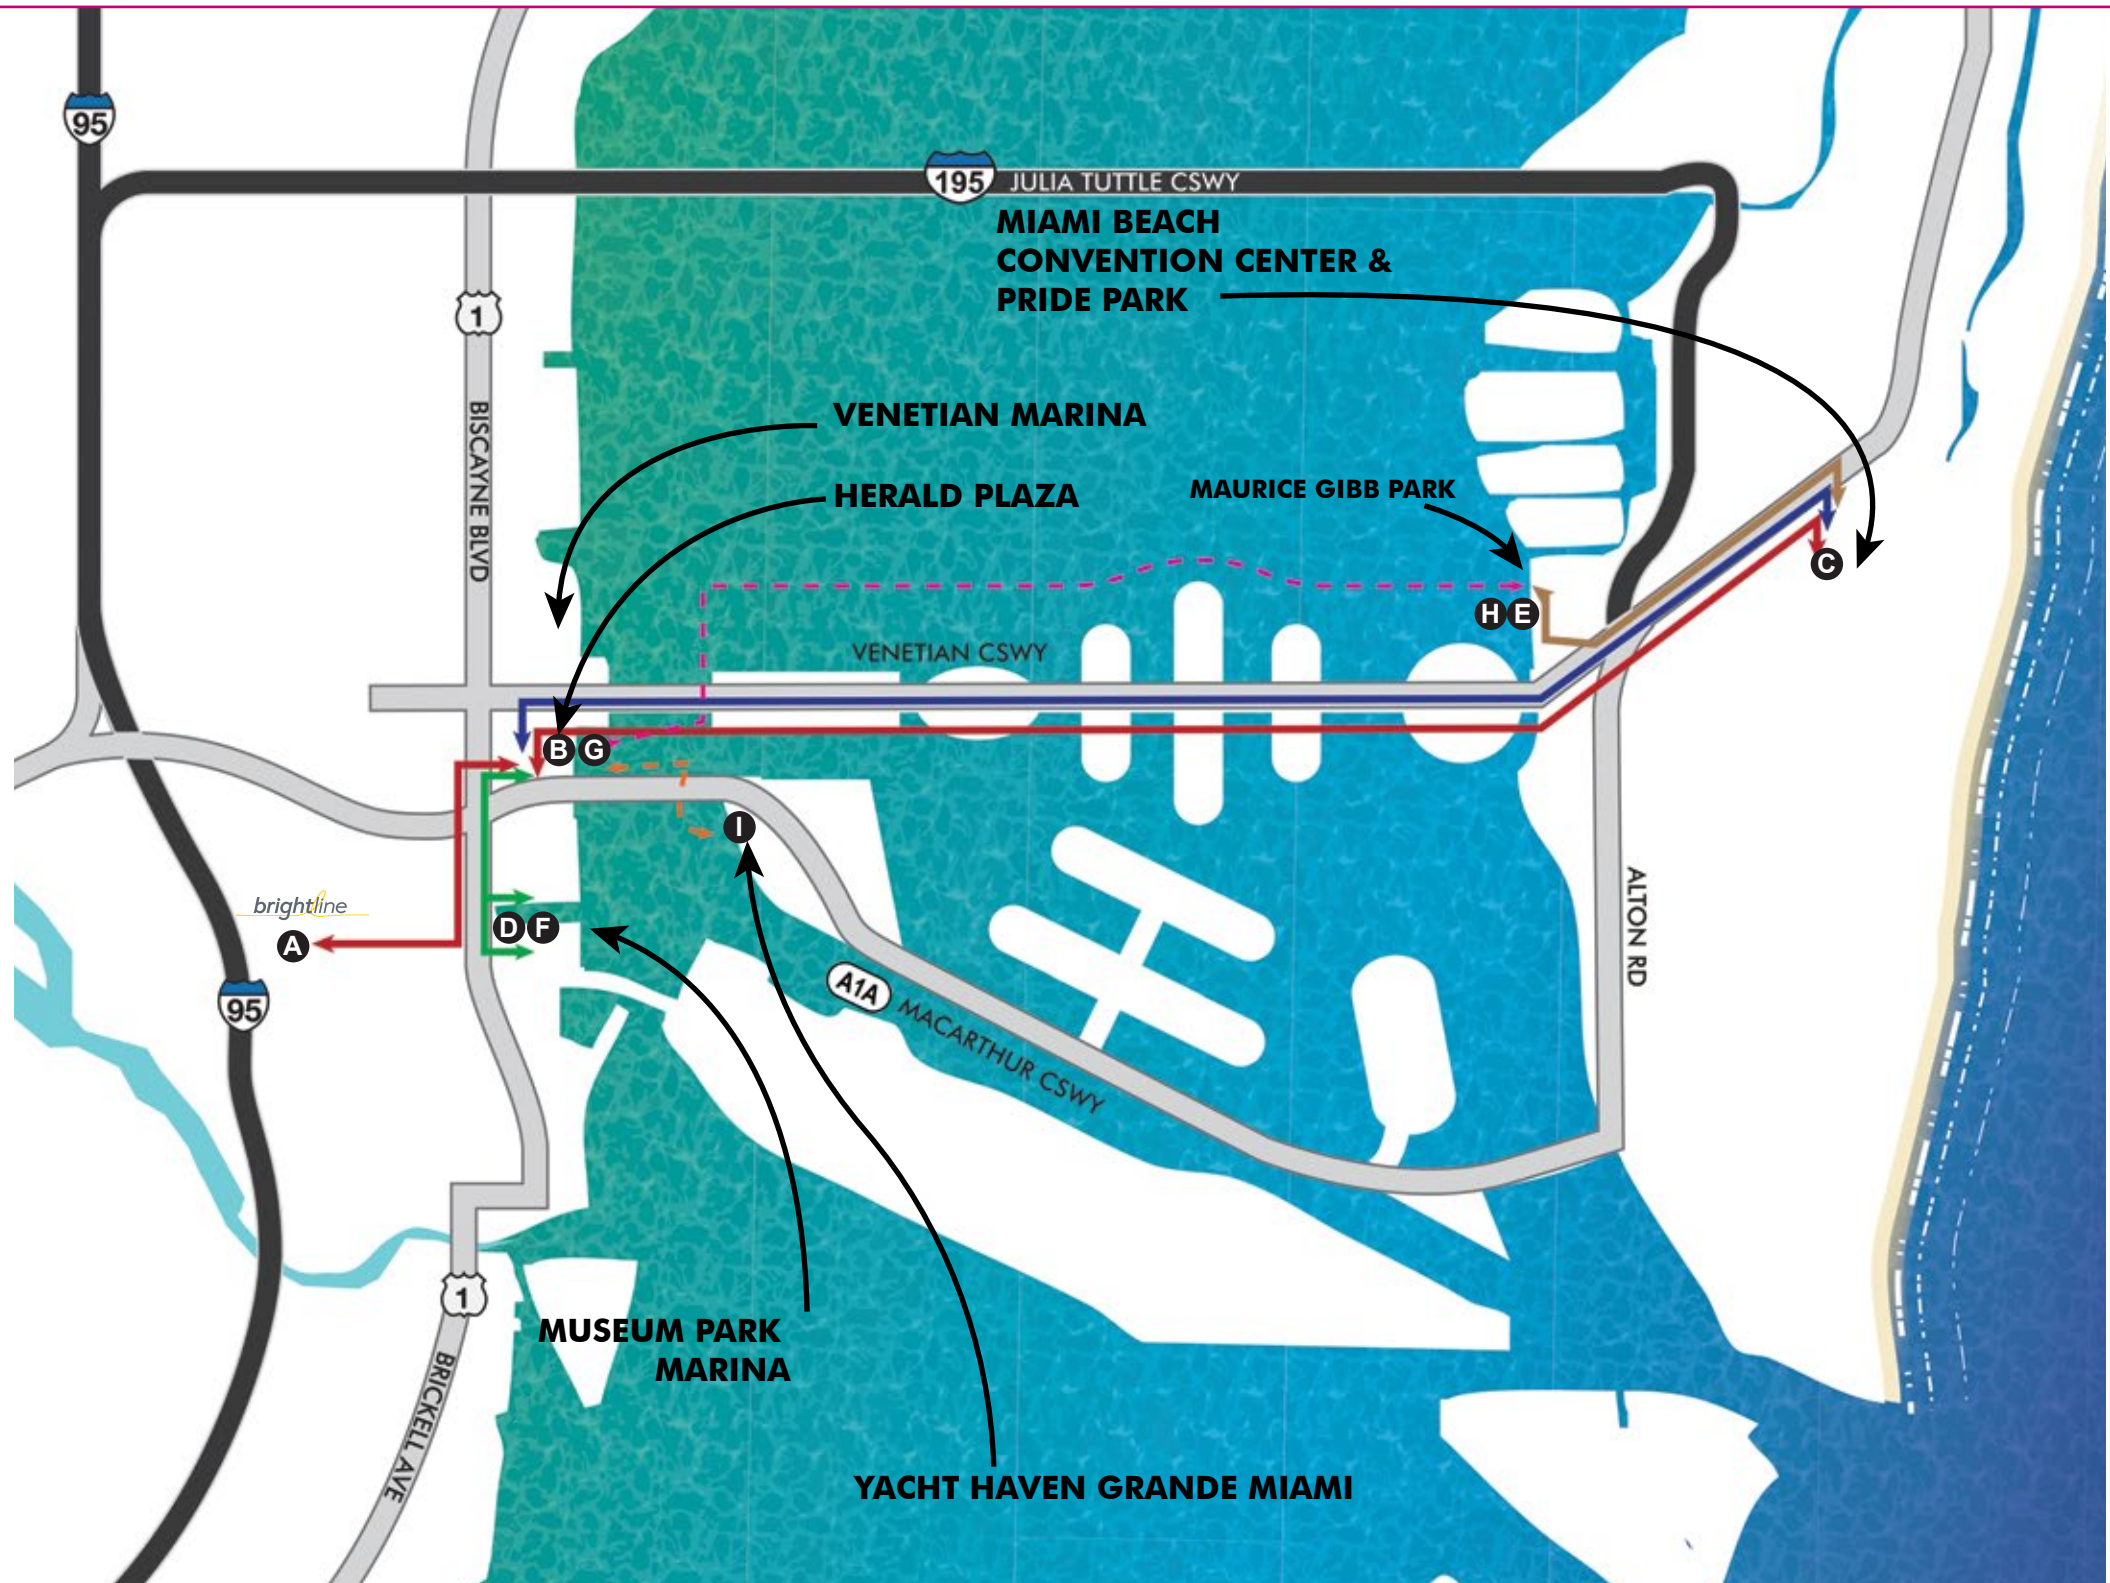

WATER TAXI STOPS:

- G Herald Plaza**
- H Maurice Gibb Park**
18th St & Purdy Avenue
- I Yacht Haven Grande Miami (Superyacht Miami)**

WATER TAXI & SHUTTLE HOURS:

Show transportation services will begin operating 1 hour before the show opens and will stop 1 hour after the show closes each day.

- February 12th & February 13th – 9am to 7pm
- February 14th & February 15th – 9am to 8pm
- February 16th – 9am to 6pm

WATER TAXI ROUTE:

- G** ↔ **H** Herald Plaza - Maurice Gibb Park (18th St & Purdy Ave) (loop)

VIP TENDER ROUTE:

- G** ↔ **I** Herald Plaza - Yacht Haven Grande Miami
Windward VIP & Superyacht Miami Ticket Holders Only

SHUTTLE ROUTES:

- A** ↔ **B** ↔ **C** Brightline - Herald Plaza - Miami Beach Convention Center/Pride Park (loop)
Golf Cart Service Also Available (Provided by ICON EV)
- F** ↔ **B** ↔ **D** Kaseya Center - Herald Plaza - Museum Park Marina (loop)
Golf Cart Service Also Available (Provided by ICON EV)
- B** ↔ **C** Herald Plaza - Miami Beach Convention Center/Pride Park (loop)
- E** ↔ **C** Maurice Gibb Park - Miami Beach Convention Center/Pride Park (loop)
Golf Cart Service Also Available (Provided by ICON EV)