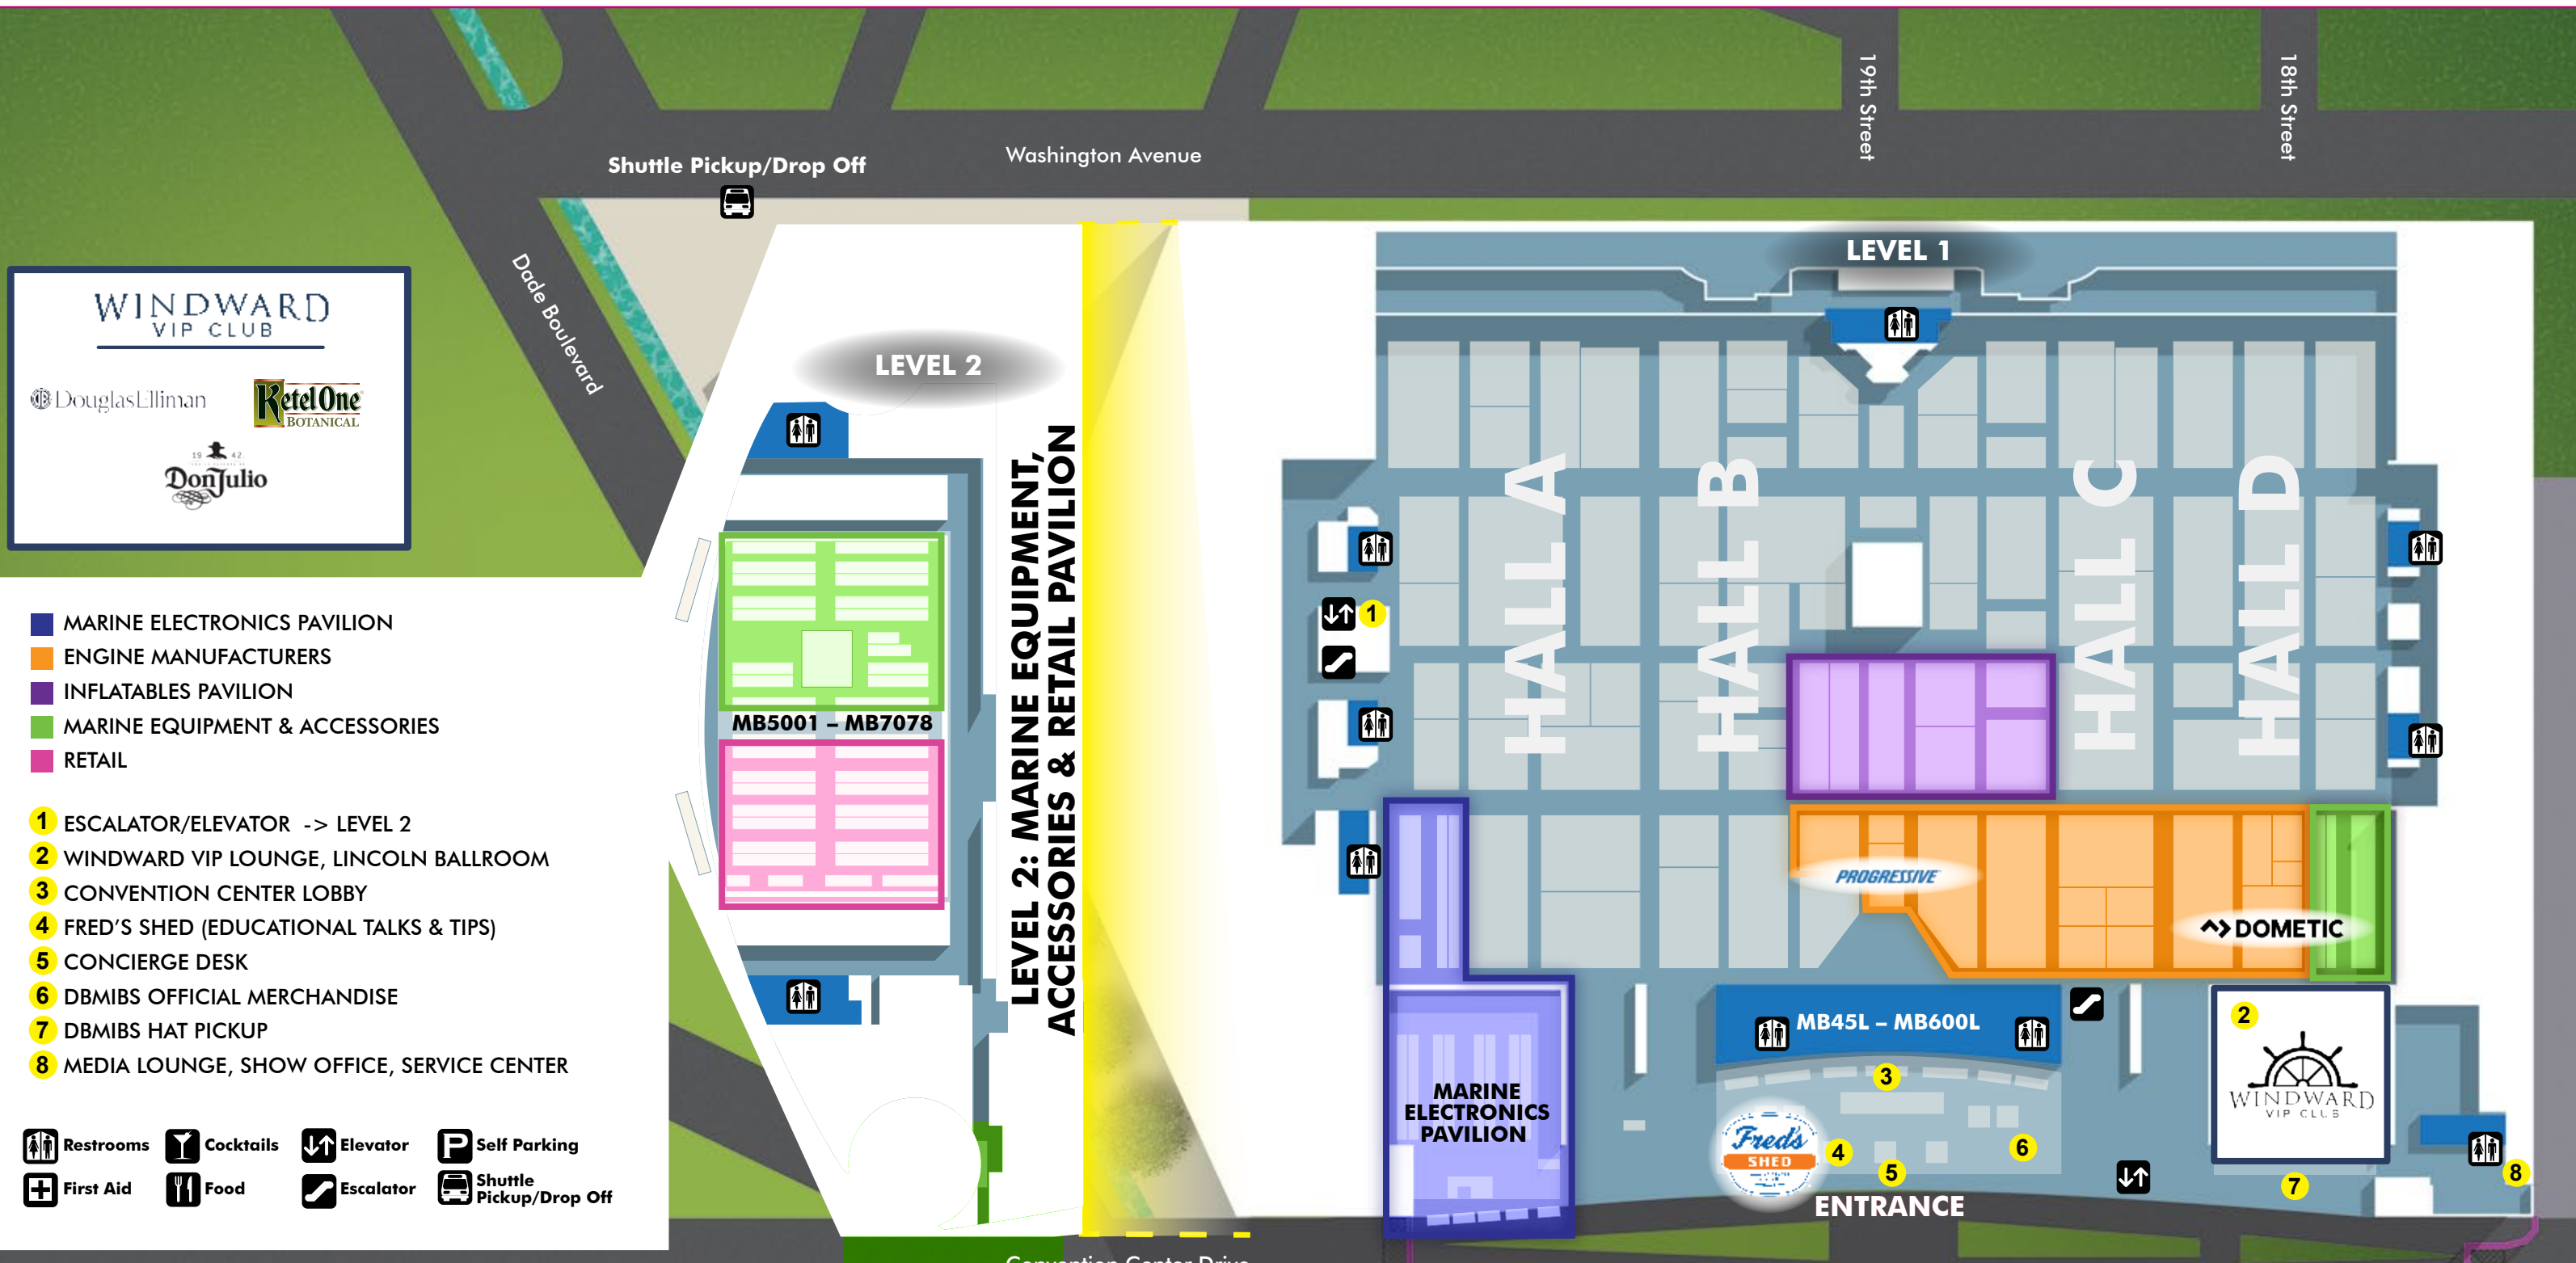

TABLE OF CONTENTS

- 3** MIAMI BEACH CONVENTION CENTER MAP
- 5** MIAMI BEACH CONVENTION CENTER EXHIBITOR LIST
- 7** PRIDE PARK EXHIBITOR LIST
- 8** PRIDE PARK MAP
- 9** EDUCATION ZONE AT PRIDE PARK (SEMINARS & CLINICS)
- 10** FRED'S SHED SEMINARS AT MIAMI BEACH CONVENTION CENTER (SEMINARS)
- 11** HERALD PLAZA, VENETIAN MARINA, YACHT HAVEN GRANDE MIAMI (SUPERYACHT MIAMI) MAP
- 13** HERALD PLAZA & VENETIAN MARINA EXHIBITOR LIST
- 14** YACHT HAVEN GRANDE MIAMI (SUPERYACHT MIAMI) EXHIBITOR LIST
- 15** MUSEUM PARK MARINA MAP
- 16** MUSEUM PARK MARINA EXHIBITOR LIST
- 17** SHOW LOCATIONS
- 18** WINDWARD VIP CLUB & OTHER EXPERIENCES
- 19** PARKING & TRANSPORTATION MAP

SHOW HOURS

WED
FEB 12
10AM-6PM

THU
FEB 13
10AM-6PM

FRI
FEB 14
10AM-7PM

SAT
FEB 15
10AM-7PM

SUN
FEB 16
10AM-5PM

SHOW LOCATIONS

MIAMI BEACH CONVENTION CENTER • PRIDE PARK • HERALD PLAZA • VENETIAN MARINA
MUSEUM PARK MARINA • SUPERYACHT MIAMI AT YACHT HAVEN GRANDE MIAMI

BUY TICKETS

EXHIBITOR DIRECTORY

MOBILE APP

WATER TAXI TICKETS

SHUTTLE ROUTES:

- A** ↔ **B** ↔ **C** Brightline - Herald Plaza - Miami Beach Convention Center/Pride Park (loop)
Golf Cart Service Also Available (Provided by ICON EV)
- B** ↔ **C** Herald Plaza - Miami Beach Convention Center/Pride Park (loop)
- E** ↔ **C** Maurice Gibb Park - Miami Beach Convention Center/Pride Park (loop)
Golf Cart Service Also Available (Provided by ICON EV)

WATER TAXI ROUTE:

- G** ↔ **H** Herald Plaza - Maurice Gibb Park (18th St & Purdy Ave) (loop)

OFFICIAL FIRE EQUIPMENT PROVIDER

PROGRESSIVE BOAT SHOW EXPERIENCE

**MIAMI BEACH CONVENTION CENTER
EXHIBITOR LIST**