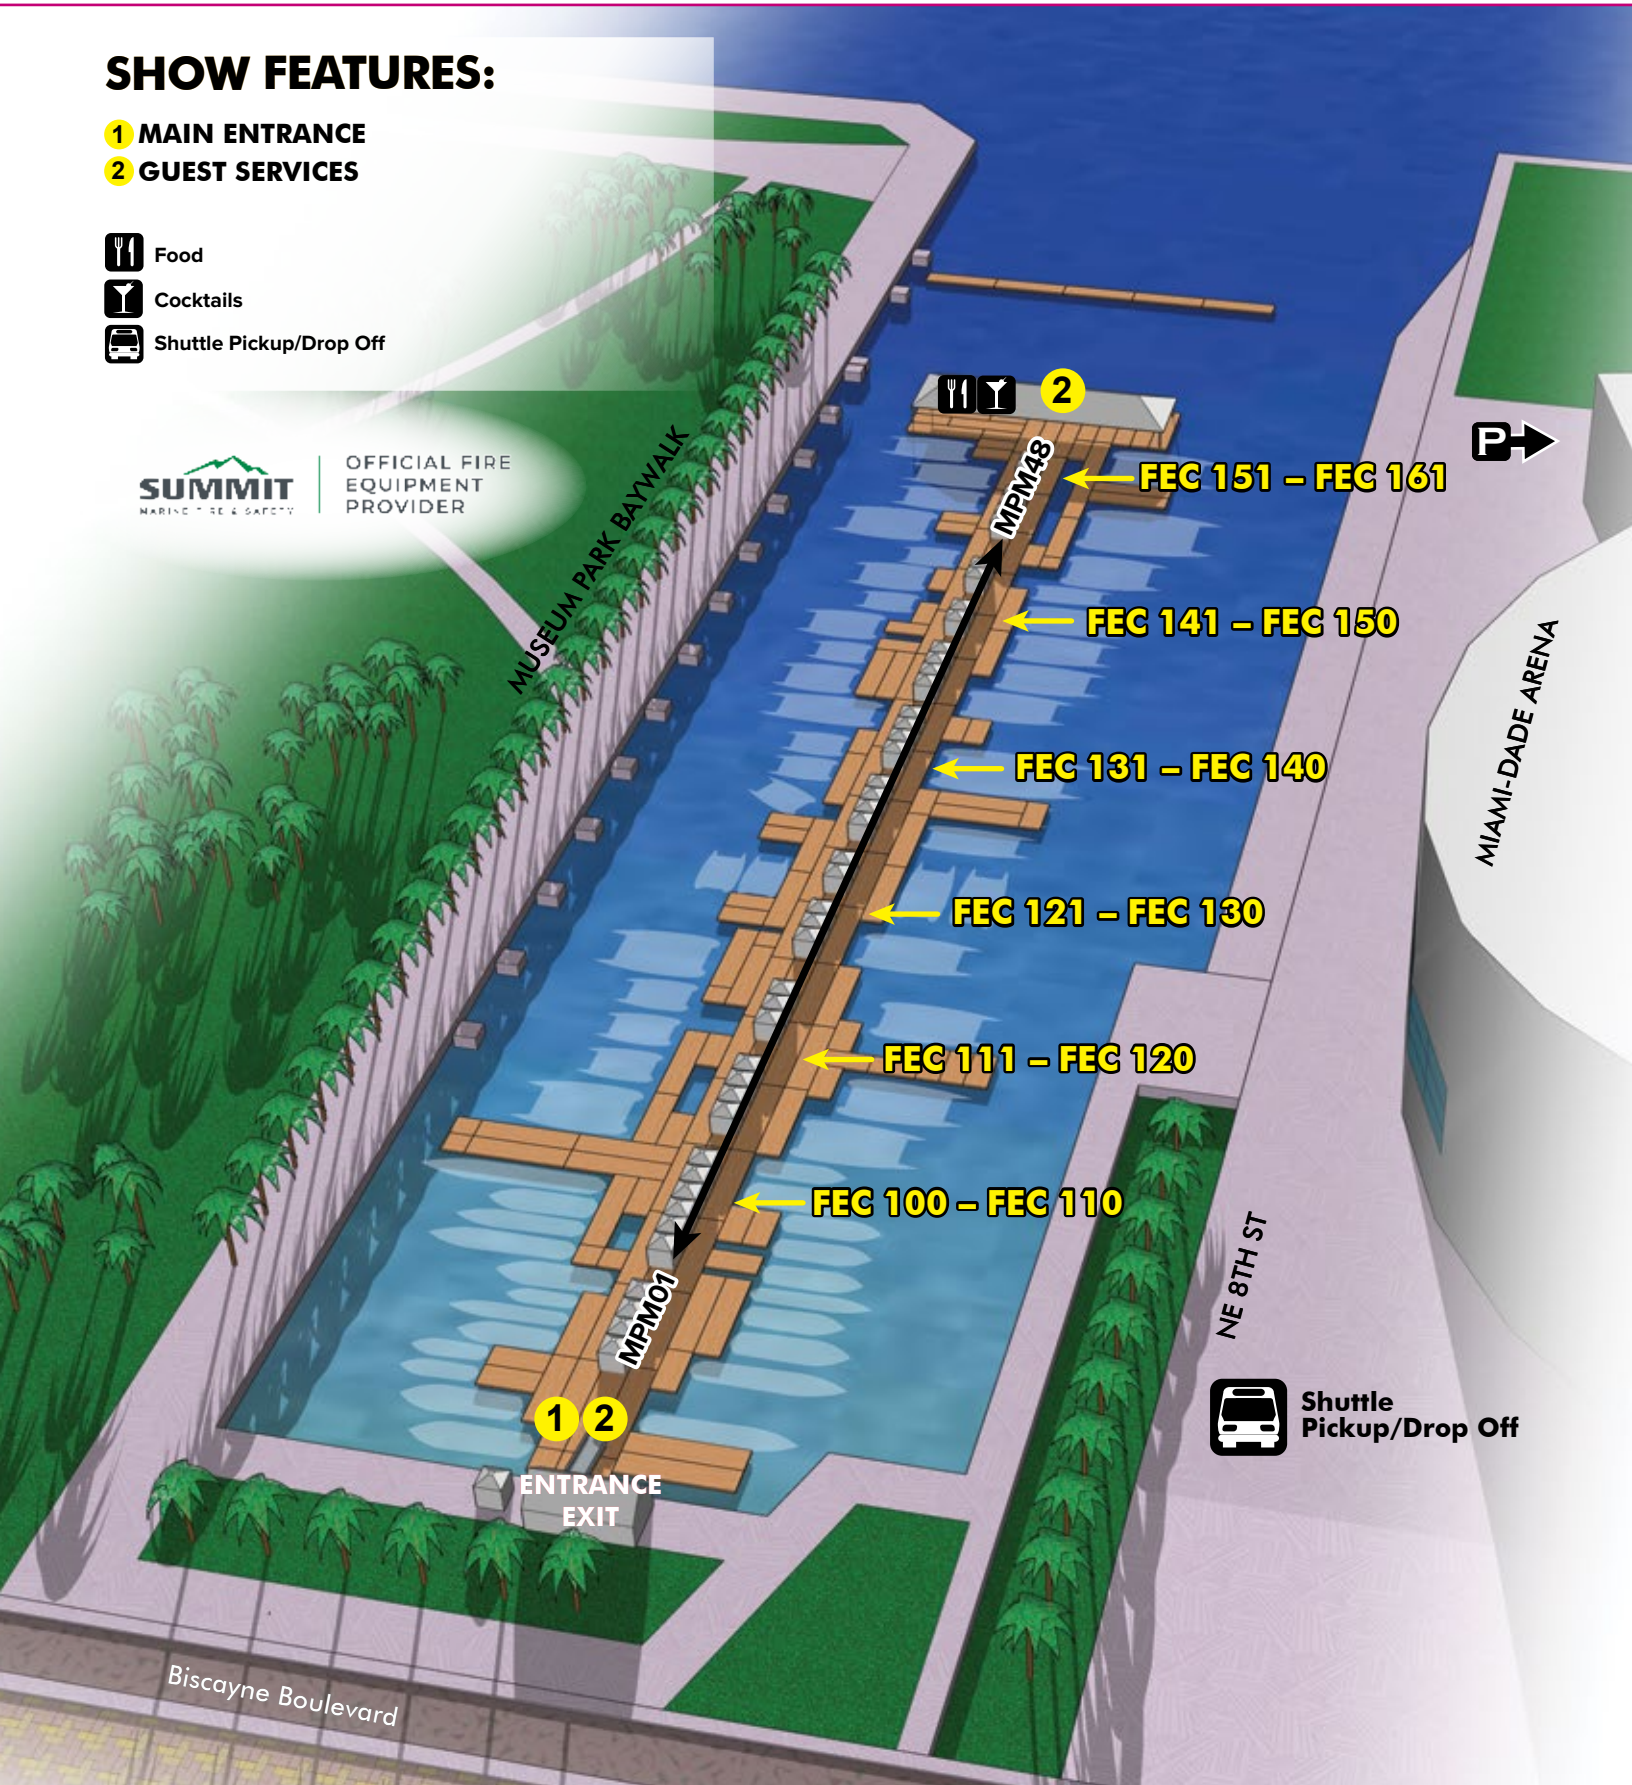

WATER TAXI ROUTE:

- G** ↔ **H** Herald Plaza - Maurice Gibb Park (18th St & Purdy Ave) (loop)

OFFICIAL FIRE EQUIPMENT PROVIDER

PROGRESSIVE BOAT SHOW EXPERIENCE

**MIAMI BEACH CONVENTION CENTER
EXHIBITOR LIST**

YACHT HAVEN GRANDE MIAMI

Barnes Yachting	IGM C2A-B, C2
Burgess	IG S3
Edmiston	IGM S6
Ikonic Yachts	IG S1 A-D
Mangusta	IGM S1
Moran Yacht & Ship	IGM 3
Moravia Yachting	YIG S3
Peck Yachts, LLC	IGM S5
Superyacht Sales and Charter	IGM S3

SHOW FEATURES:

- 1 MAIN ENTRANCE
- 2 GUEST SERVICES

- Food
- Cocktails
- Shuttle Pickup/Drop Off

SUMMIT MARINE FIRE & SAFETY OFFICIAL FIRE EQUIPMENT PROVIDER

SHUTTLE ROUTES:

F **B** **D** Kaseya Center - Herald Plaza - Museum Park Marina (loop)
 Golf Cart Service Also Available (Provided by ICON EV)