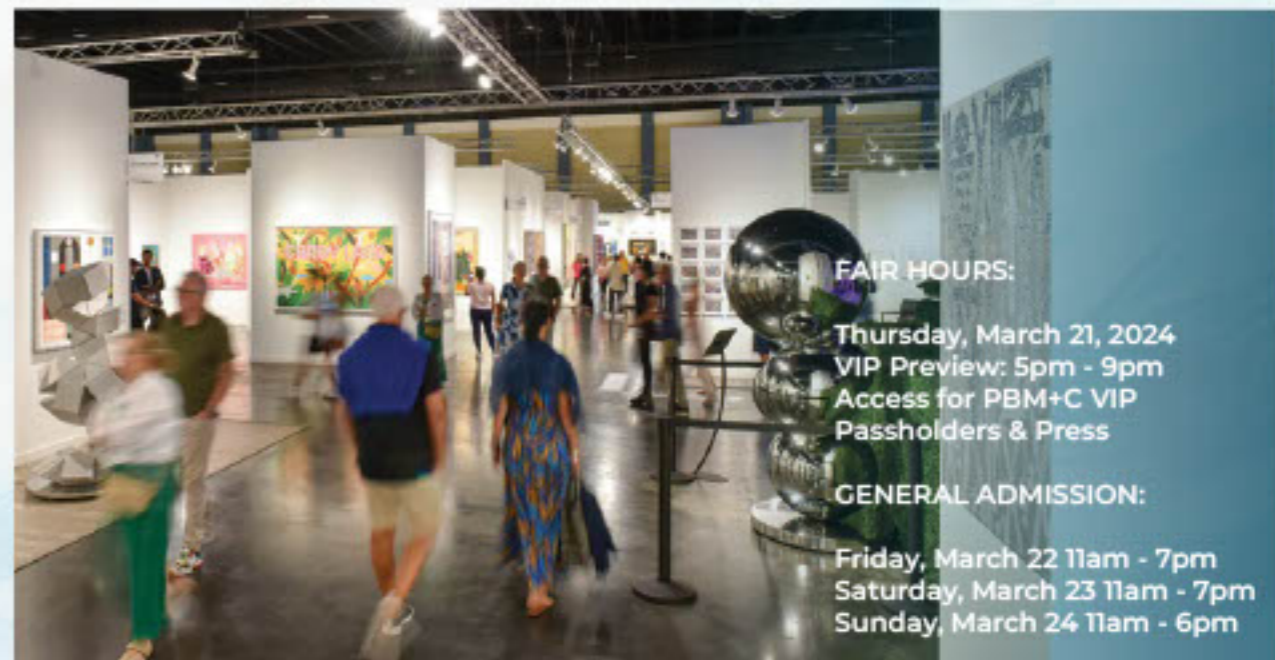

MARCH 21-24, 2024 | VIP PREVIEW MAR 21

THE MOST IMPORTANT
INTERNATIONAL MODERN + CONTEMPORARY
ART FAIR OF THE PALM BEACH SEASON

PALM BEACH INTERNATIONAL BOAT SHOW WINDWARD VIP'S RECEIVE COMPLIMENTARY ONE DAY ADMISSION

ANN NORTON
SCULPTURE GARDENS
VIP PREVIEW BENEFICIARY
OFFICIAL CULTURAL PARTNER

EVENT DETAILS AT:
WWW.ARTPBFAIR.COM

OFFICIAL JEWELER

palm beach
MODERN + CONTEMPORARY

AN INTERNATIONAL FAIR PRESENTED BY **art miami**

MARCH 21-24 | 2024

VIP PREVIEW MARCH 21

PALM BEACH COUNTY CONVENTION CENTER

THE CULTURAL EVENT OF THE SEASON

Palm Beach Modern + Contemporary (PBM+C), returns for its seventh edition opening with an exclusive invitation-only VIP Preview benefiting the Ann Norton Sculpture Gardens on Thursday, March 21 and running through Sunday, March 24, 2024 at the Palm Beach County Convention Center. PBM+C presents world-class investment quality art from an internationally acclaimed group of 70 galleries showcasing blue-chip, modern and contemporary, and post war works from the 20th and 21st centuries.

The can't-miss cultural event of the winter season brings together prominent collectors, curators, art connoisseurs, interior designers and art world luminaries to acquire important and often rarely exhibited works of art from over 500 renowned artists.

PALM BEACH COUNTY CONVENTION CENTER
650 Okeechobee Blvd,
West Palm Beach, FL 33401

www.artpbfair.com

FAIR HOURS:

Thursday, March 21, 2024
VIP Preview: 5pm - 9pm
Access for PBM+C VIP
Passholders & Press

GENERAL ADMISSION:

Friday, March 22 11am - 7pm
Saturday, March 23 11am - 7pm
Sunday, March 24 11am - 6pm