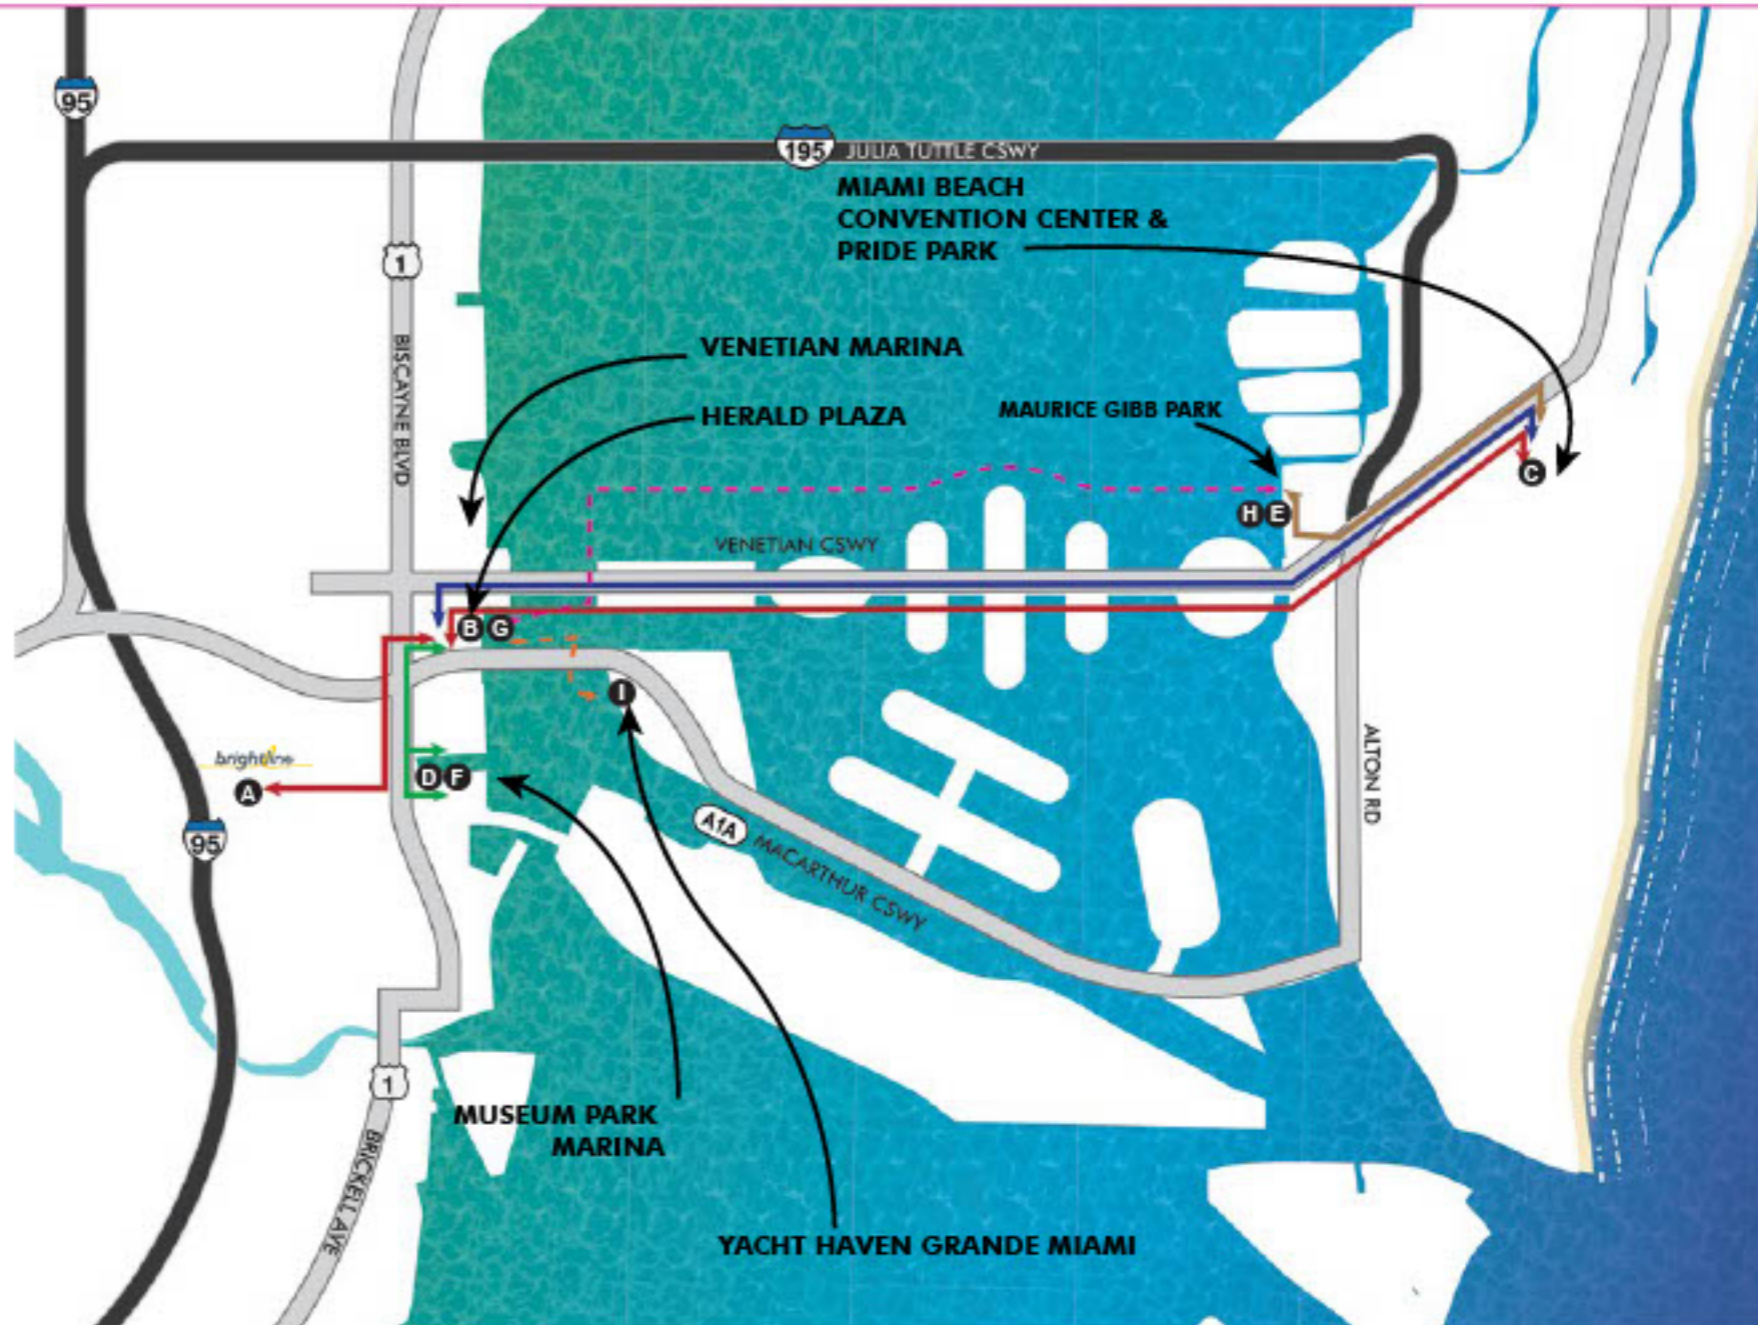

OFFICIAL HIRER EQUIPMENT PROVIDER

ELECTRIC VEHICLES

SHUTTLE STOPS:

- A** Brightline Station
600 NW 1st Ave
- B** Herald Plaza
1 Herald Plaza
- C** Miami Beach Convention Center/Pride Park
19th Street & Convention Center Drive (Pickup)
18th Street & Meridian Avenue (Drop Off)
- D** Museum Park Marina
801 Biscayne Blvd
- E** Maurice Gibb Park
18th St & Purdy Avenue
- F** Kaseya Center
601 Biscayne Blvd

WATER TAXI STOPS:

- G** Herald Plaza
- H** Maurice Gibb Park
18th St & Purdy Avenue
- I** Yacht Haven Grande Miami (Superyacht Miami)

WATER TAXI & SHUTTLE HOURS:

Show transportation services will begin operating 1 hour before the show opens and will stop 1 hour after the show closes each day.

- February 12th & February 13th – 9am to 7pm
- February 14th & February 15th – 9am to 8pm
- February 16th – 9am to 6pm

WATER TAXI ROUTE:

- G** ↔ **H** Herald Plaza - Maurice Gibb Park (18th St & Purdy Ave) (loop)

VIP TENDER ROUTE:

- G** ↔ **I** Herald Plaza - Yacht Haven Grande Miami
Windward VIP & Superyacht Miami Ticket Holders Only

SHUTTLE ROUTES:

- A** ↔ **B** ↔ **C** Brightline - Herald Plaza - Miami Beach Convention Center/Pride Park (loop)
Golf Cart Service Also Available (Provided by ICON EV)
- F** ↔ **B** ↔ **D** Kaseya Center - Herald Plaza - Museum Park Marina (loop)
Golf Cart Service Also Available (Provided by ICON EV)
- B** ↔ **C** Herald Plaza - Miami Beach Convention Center/Pride Park (loop)
- E** ↔ **C** Maurice Gibb Park - Miami Beach Convention Center/Pride Park (loop)
Golf Cart Service Also Available (Provided by ICON EV)