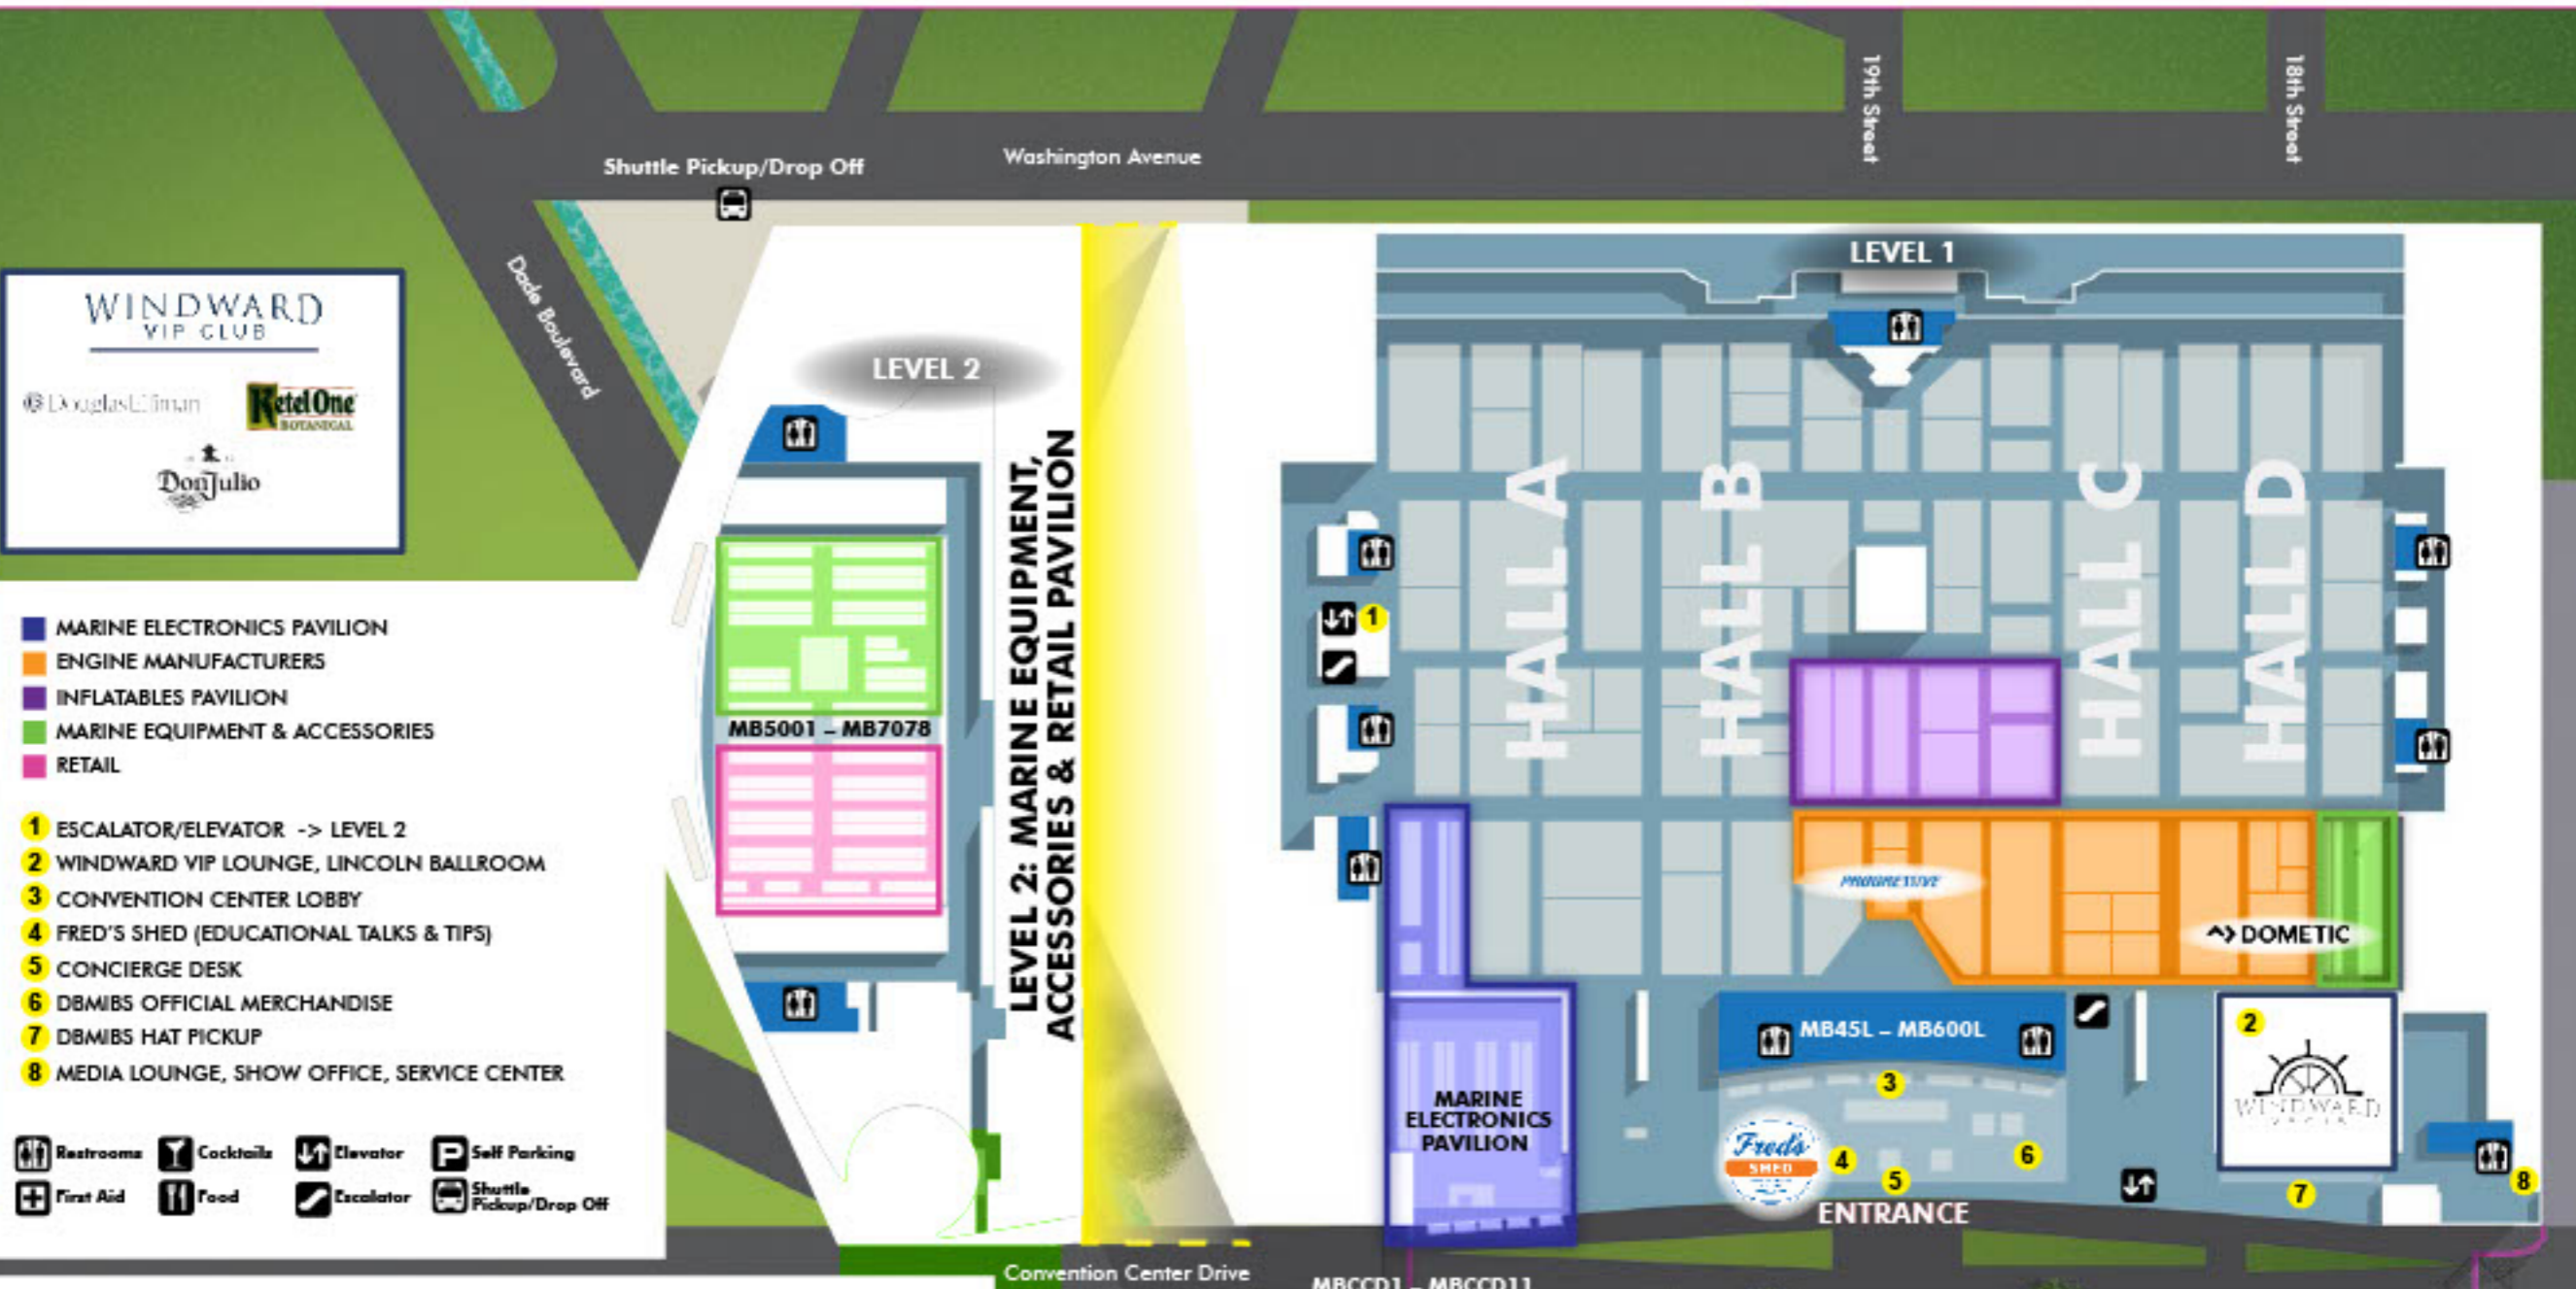

www.summitfiremarine.com

TABLE OF CONTENTS

- 3 MIAMI BEACH CONVENTION CENTER MAP
- 5 MIAMI BEACH CONVENTION CENTER EXHIBITOR LIST
- 7 PRIDE PARK EXHIBITOR LIST
- 8 PRIDE PARK MAP
- 9 EDUCATION ZONE AT PRIDE PARK (SEMINARS & CLINICS)
- 10 FRED'S SHED SEMINARS AT MIAMI BEACH CONVENTION CENTER (SEMINARS)
- 11 HERALD PLAZA, VENETIAN MARINA, YACHT HAVEN GRANDE MIAMI (SUPERYACHT MIAMI) MAP
- 13 HERALD PLAZA & VENETIAN MARINA EXHIBITOR LIST
- 14 YACHT HAVEN GRANDE MIAMI (SUPERYACHT MIAMI) EXHIBITOR LIST
- 15 MUSEUM PARK MARINA MAP
- 16 MUSEUM PARK MARINA EXHIBITOR LIST
- 17 SHOW LOCATIONS
- 18 WINDWARD VIP CLUB & OTHER EXPERIENCES
- 19 PARKING & TRANSPORTATION MAP

SHOW LOCATIONS

MIAMI BEACH CONVENTION CENTER • PRIDE PARK • HERALD PLAZA • VENETIAN MARINA
MUSEUM PARK MARINA • SUPERYACHT MIAMI AT YACHT HAVEN GRANDE MIAMI

BUY TICKETS

EXHIBITOR DIRECTORY

MOBILE APP

WATER TAXI TICKETS

WINDWARD VIP CLUB

@DouglasLiliman

RetelOne BOTANICAL

Don Julio

- MARINE ELECTRONICS PAVILION
 - ENGINE MANUFACTURERS
 - INFLATABLES PAVILION
 - MARINE EQUIPMENT & ACCESSORIES
 - RETAIL
- 1 ESCALATOR/ELEVATOR -> LEVEL 2
 - 2 WINDWARD VIP LOUNGE, LINCOLN BALLROOM
 - 3 CONVENTION CENTER LOBBY
 - 4 FRED'S SHED (EDUCATIONAL TALKS & TIPS)
 - 5 CONCIERGE DESK
 - 6 DBMIBS OFFICIAL MERCHANDISE
 - 7 DBMIBS HAT PICKUP
 - 8 MEDIA LOUNGE, SHOW OFFICE, SERVICE CENTER
- | | | | |
|-----------|-----------|-----------|-------------------------|
| Restrooms | Cocktails | Elevator | Self Parking |
| First Aid | Food | Escalator | Shuttle Pickup/Drop Off |