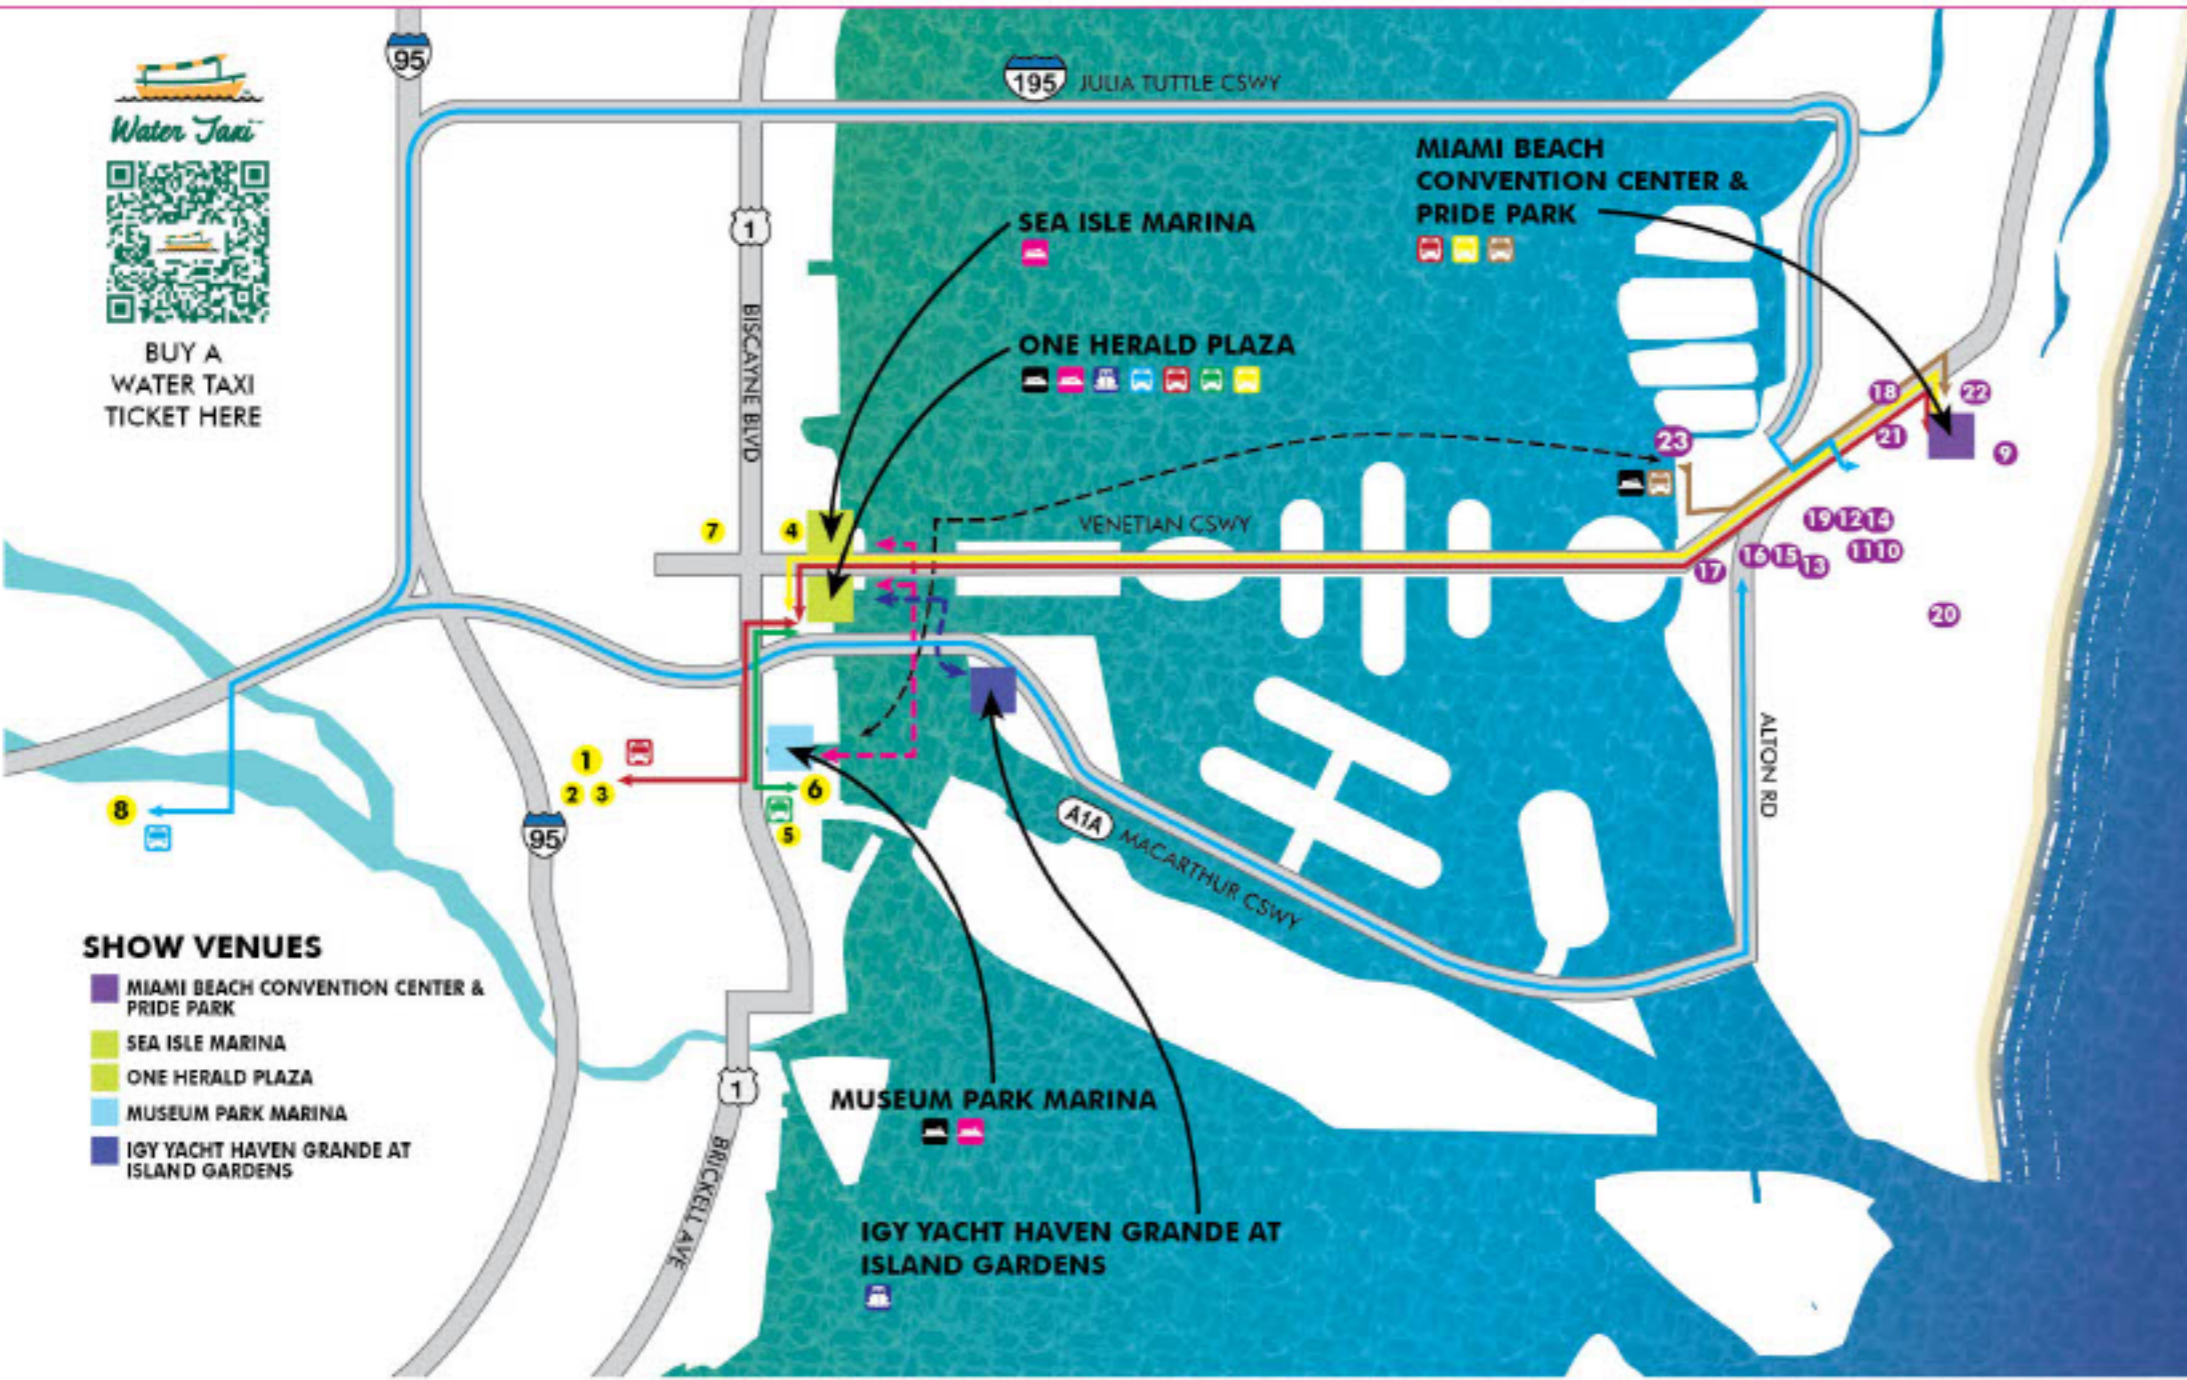

BUY A WATER TAXI TICKET HERE

SHOW VENUES

- MIAMI BEACH CONVENTION CENTER & PRIDE PARK
- SEA ISLE MARINA
- ONE HERALD PLAZA
- MUSEUM PARK MARINA
- IGY YACHT HAVEN GRANDE AT ISLAND GARDENS

WATER TAXI ROUTES

- - - Herald Plaza, Sea Isle, Museum Park (loop)
- - - Convention Center, Herald Plaza, Museum Park (loop)

TENDERS ROUTES

- - - Herald Plaza, Island Garden (loop)

SHUTTLE ROUTES

- ← → Marlins Stadium - Shuttle to Convention Center (loop)
- ← → Brightline - Shuttle to Herald Plaza & Convention Center (loop)
- ← → FTX Arena - Shuttle to Herald Plaza, Sea Isle & Museum Park (loop)
- ← → Herald Plaza - Shuttle to Convention Center (loop)
- ← → Sunset Harbor - Shuttle to Water Taxi & Convention Center (loop)

MIAMI PARKING

1. **1** BRIGHTLINE MIAMI PARKING GARAGE
   161 NW 6th St
2. **2** MIAMI CENTRAL PARKING GARAGE
   161 NW 6th St
3. **3** OVERTOWN TRANSIT GARAGE
   701 NW 1st Ct
4. **4** MARRIOTT BISCAYNE BAY GARAGE
   1633 N Bayshore Dr
5. **5** BAYSIDE PARKING GARAGE
   225 NE 1st St
6. **6** FTX ARENA
   601 Biscayne Blvd
7. **7** OMNI GARAGE
   453 NE 15th St
8. **8** MARLINS STADIUM
   501 Marlins Way

MIAMI BEACH PARKING

1. **9** P49 LOT
   2101 Collins Ave
2. **10** C9 LOT
   1661 Pennsylvania Ave
3. **11** C517 GARAGE
   640 17th St
4. **12** C7 GARAGE
   1735 Meridian Ave
5. **13** P27 LOT
   1662 Meridian Ave
6. **14** P29 LOT
   581 17th St
7. **15** P26 LOT
   1665 Lennox Ave
8. **16** P25 LOT
   1668 Lennox Ave
9. **17** P24 LOT
   1663 West Ave
10. **18** MIAMI BEACH HIGH SCHOOL PARKING LOT (Sat & Sun Only)
    2043 Prairie Ave
11. **19** G7 CITY HALL GARAGE
    1755 Meridian Ave
12. **20** G4 GARAGE
    230 16th St
13. **21** G11 CONVENTION CENTER GARAGE
    1901 Convention Center Dr
14. **22** G12 GARAGE
    340 23rd St
15. **23** G10 GARAGE
    1900 Bay Dr