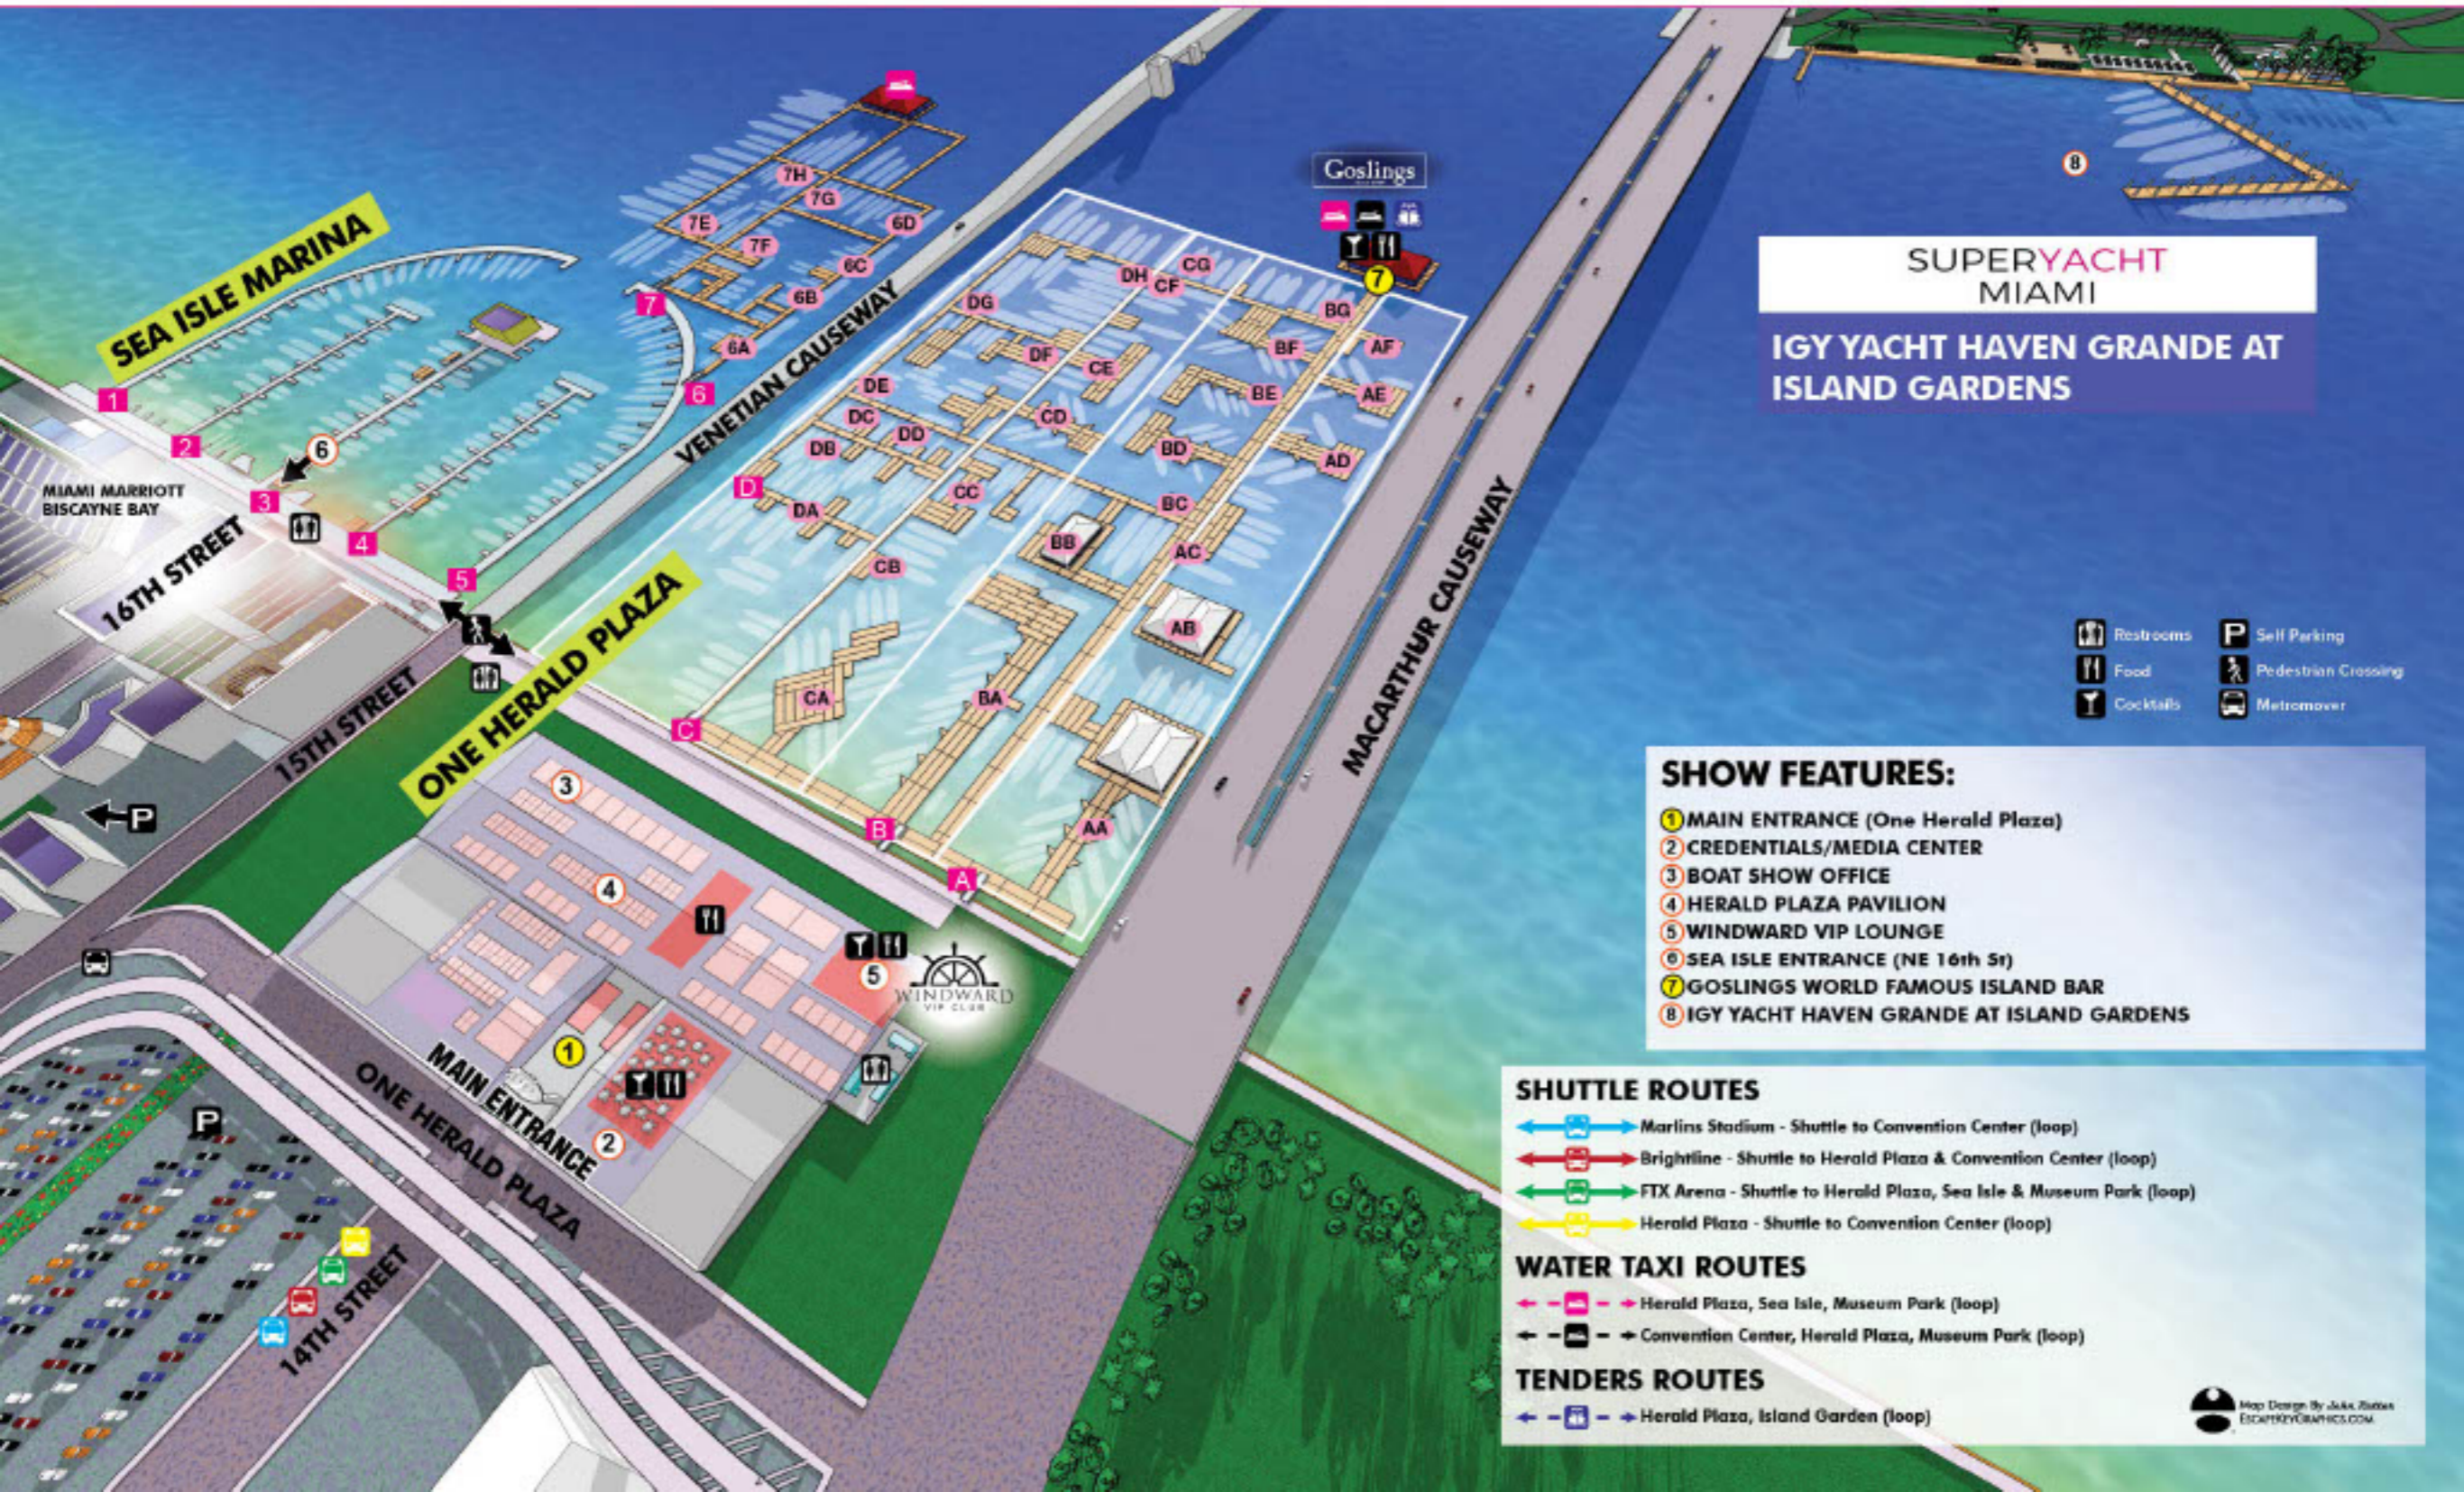

- Restrooms
- Cocktails
- Food
- Water Refill Stations

- SHUTTLE ROUTES**
- Brightline - Shuttle to Herald Plaza & Convention Center (loop)
  - Sunset Harbor - Shuttle to Water Taxi & Convention Center (loop)
  - Herald Plaza - Shuttle to Convention Center (loop)

**SUPERYACHT MIAMI**  
**IGY YACHT HAVEN GRANDE AT ISLAND GARDENS**

- Restrooms
- Food
- Cocktails
- Self Parking
- Pedestrian Crossing
- Metromover

- SHOW FEATURES:**
- ① MAIN ENTRANCE (One Herald Plaza)
  - ② CREDENTIALS/MEDIA CENTER
  - ③ BOAT SHOW OFFICE
  - ④ HERALD PLAZA PAVILION
  - ⑤ WINDWARD VIP LOUNGE
  - ⑥ SEA ISLE ENTRANCE (NE 16th St)
  - ⑦ GOSLINGS WORLD FAMOUS ISLAND BAR
  - ⑧ IGY YACHT HAVEN GRANDE AT ISLAND GARDENS

- SHUTTLE ROUTES**
- Marlins Stadium - Shuttle to Convention Center (loop)
  - Brightline - Shuttle to Herald Plaza & Convention Center (loop)
  - FTX Arena - Shuttle to Herald Plaza, Sea Isle & Museum Park (loop)
  - Herald Plaza - Shuttle to Convention Center (loop)
- WATER TAXI ROUTES**
- Herald Plaza, Sea Isle, Museum Park (loop)
  - Convention Center, Herald Plaza, Museum Park (loop)
- TENDERS ROUTES**
- Herald Plaza, Island Garden (loop)

## SHOW LOCATIONS: