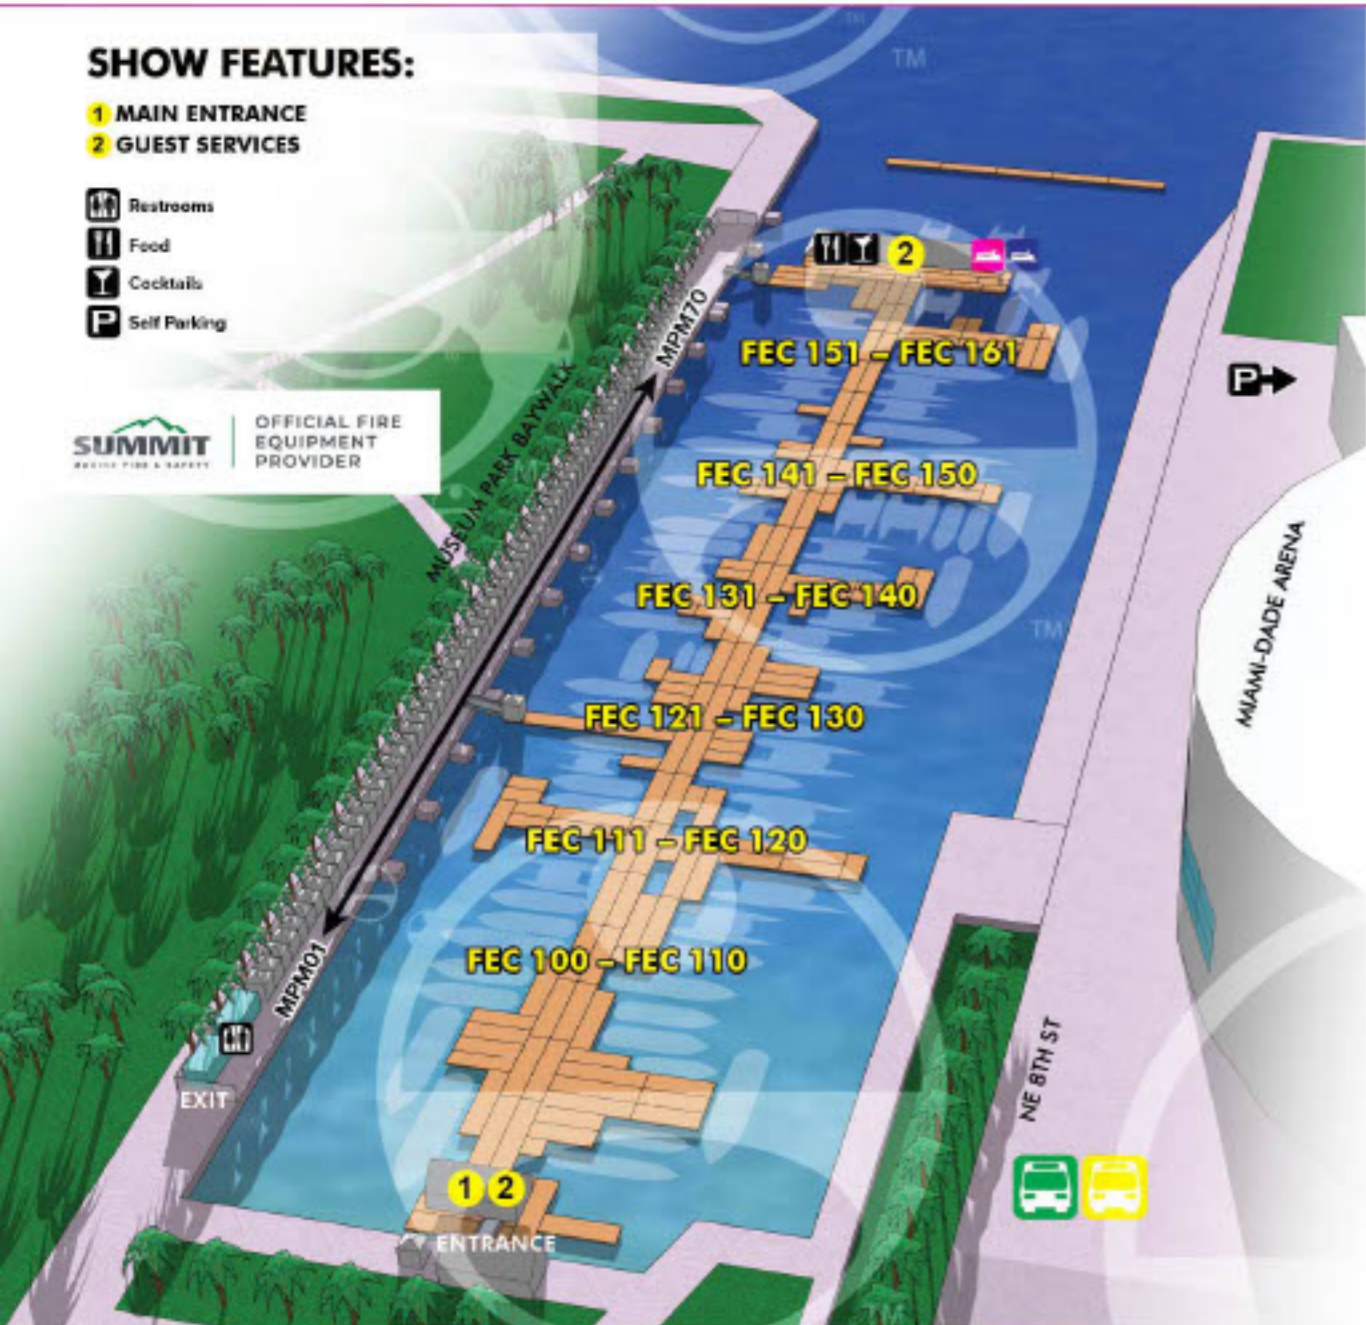

MIAMI
INTERNATIONAL
BOAT SHOW®

DOWNLOAD THE
OFFICIAL APP

art
wynwood

PRESIDENTS DAY WEEKEND
FEBRUARY 16-19 | 2023
VIP PREVIEW FEBRUARY 16

ART PARTS NIGHT LOTUS I, 2016, MOYA CALDERA, LONDON

THE
BASS

VIP PREVIEW BENEFICIARY

NOTE:
Escape Key Graphics did not
design this page

INTERNATIONAL CONTEMPORARY + MODERN ART FAIR
DOWNTOWN MIAMI | ADJACENT TO THE MIAMI INTERNATIONAL BOAT SHOW

TICKETS ONLINE ONLY AT:
WWW.ARTWYNWOOD.COM

DBMBS WINDOWARD VIP TICKET HOLDERS RECEIVE ONE DAY GENERAL ADMISSION TO ART WYNWOOD

SHOW FEATURES:

- 1 MAIN ENTRANCE
- 2 GUEST SERVICES

- Restrooms
- Food
- Cocktails
- Self Parking

SUMMIT
OFFICIAL FIRE EQUIPMENT PROVIDER

WATER TAXI ROUTES

- Venetian Marina -> Herald Plaza -> Museum Park Marina/FEC Docks (loop)
- Convention Center -> Herald Plaza -> Maurice Gibb Park -> Museum Park Marina/FEC Docks (loop)