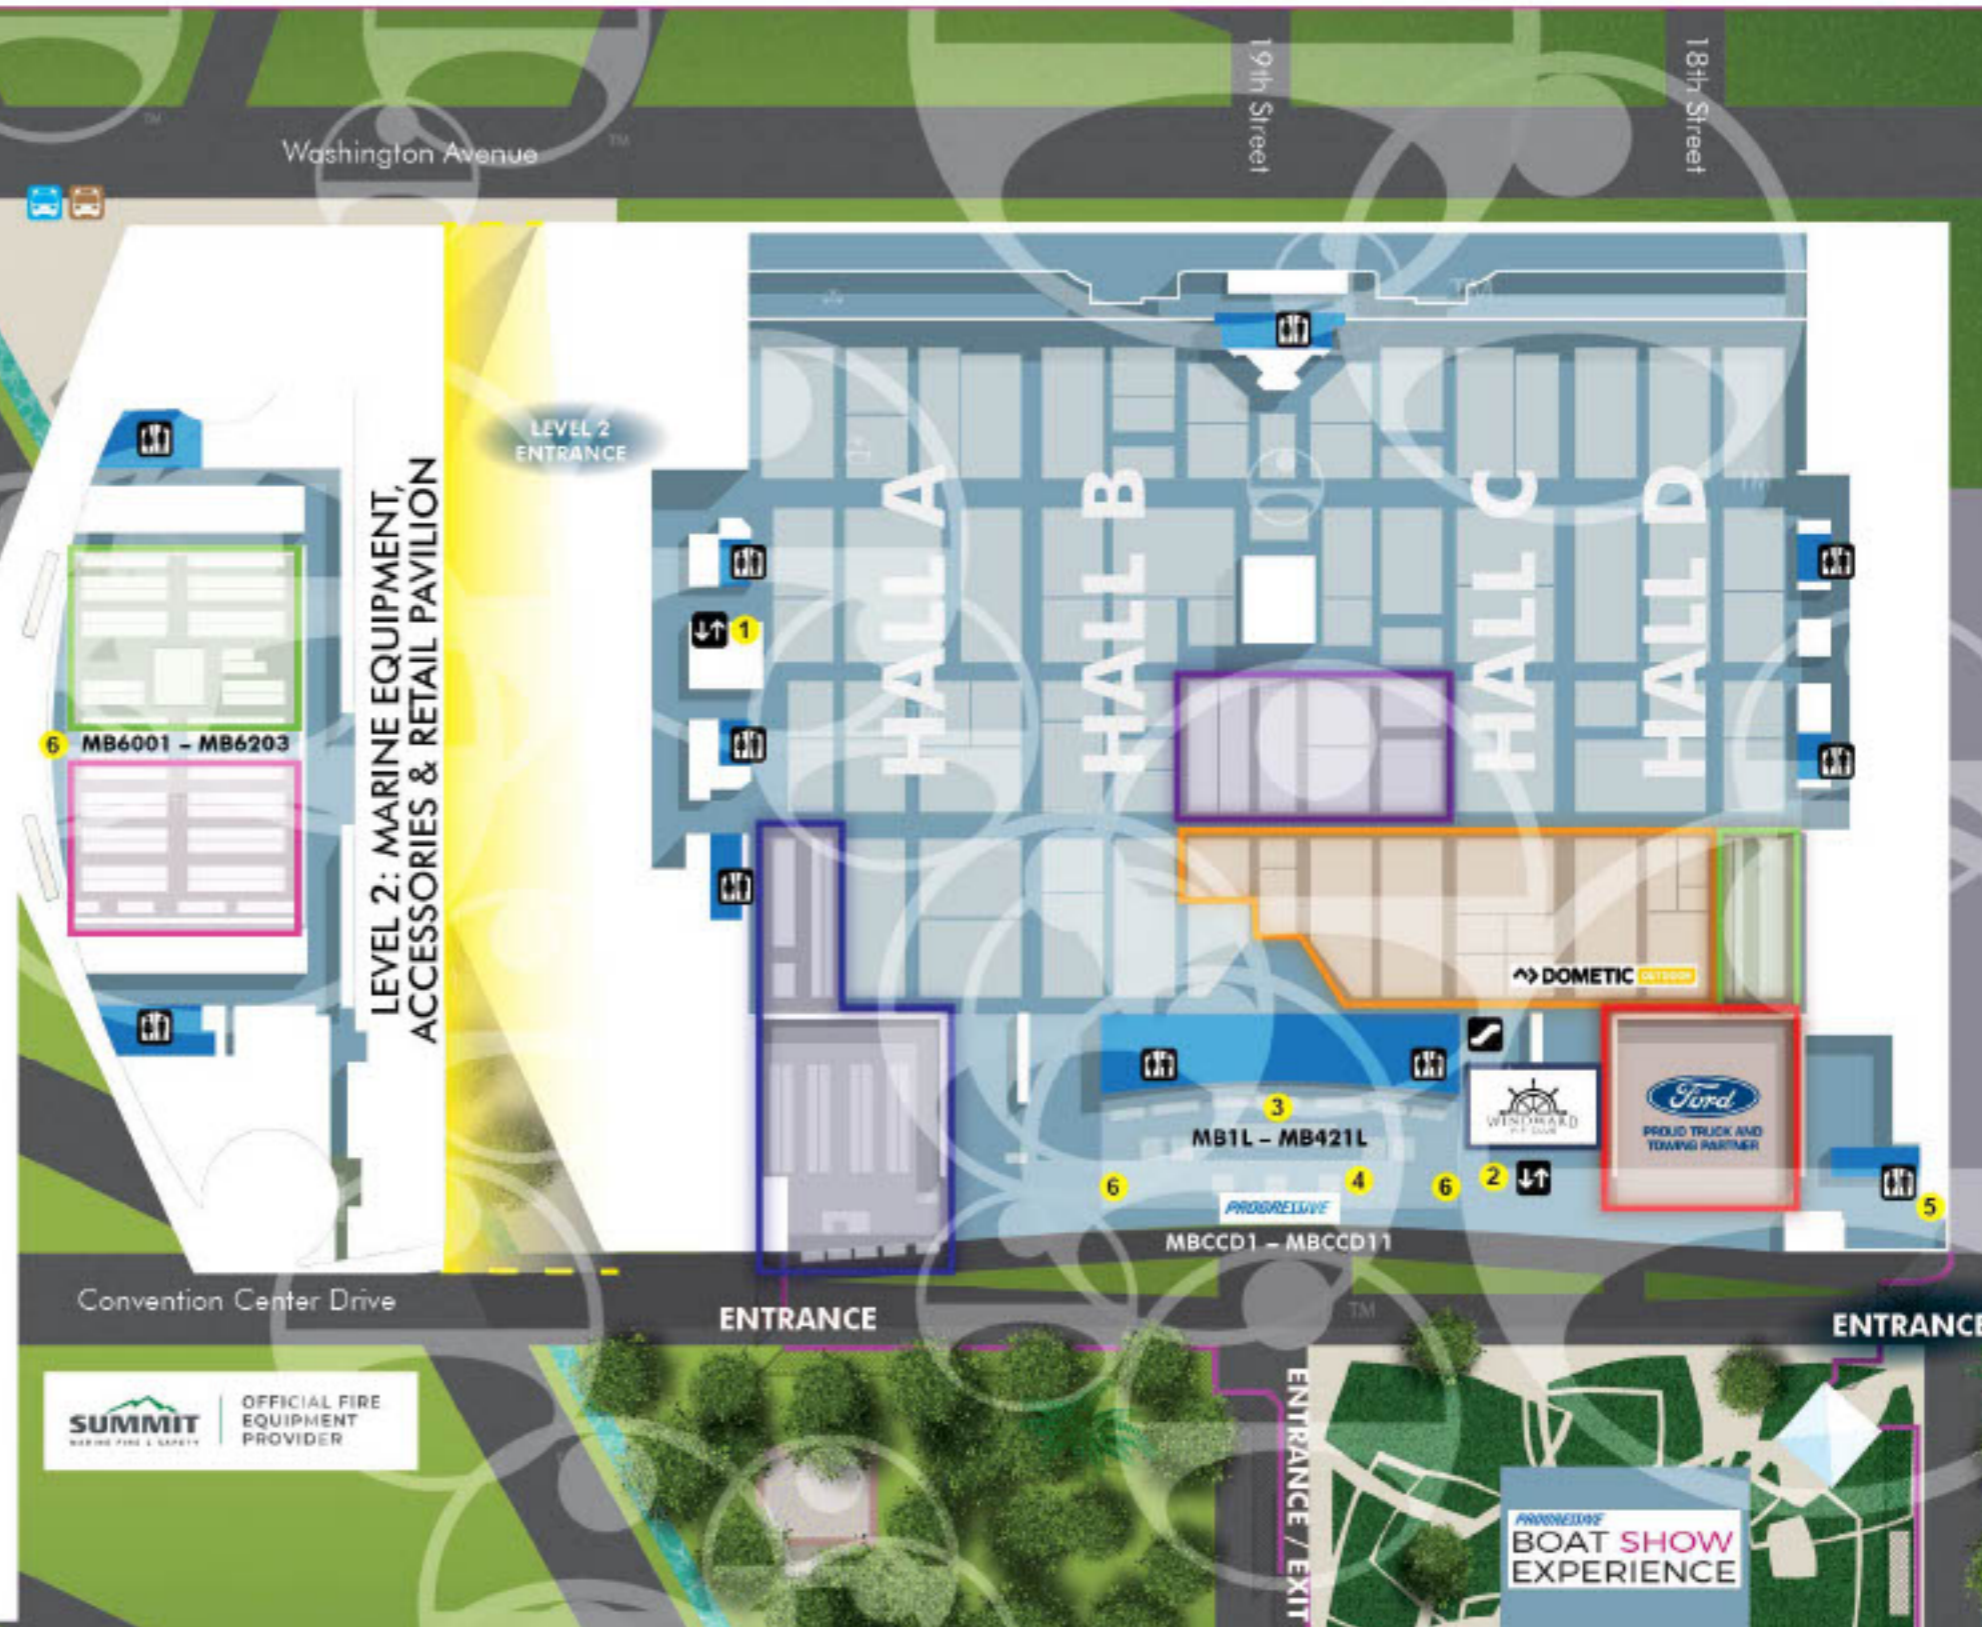

WINDWARD VIP CLUB

Douglas Elliman | Tangueray

LA VICTOIRE FINANCE | Crown Royal

Ketel One BOTANICAL

- MARINE ELECTRONICS
- CHARGED! ELECTRIC PAVILION POWERED BY FORD
- ENGINE MANUFACTURERS
- INFLATABLES PAVILION
- MARINE EQUIPMENT & ACCESSORIES
- RETAIL

- 1 ESCALATOR -> LEVEL 2
- 2 ELEVATOR -> WINDWARD VIP LOUNGE, LEVEL 4
- 3 CONVENTION CENTER LOBBY
- 4 GUEST SERVICES
- 5 MEDIA LOUNGE, SHOW OFFICE & SERVICE CENTER
- 6 OFFICIAL DBMIBS MERCHANDISE PICK UP

- Restrooms
- Cocktails
- Elevator
- Self Parking
- First Aid
- Food
- Escalator

SHUTTLE ROUTES

- Marlins Stadium - Shuttle to Convention Center (loop)
- Brightline - Shuttle to Herald Plaza & Convention Center (loop)
- Herald Plaza - Shuttle to Venetian Marina, Museum Park Marina & Convention Center / Pride Park (loop)
- Maurice Gibb Park - Shuttle to Convention Center (loop)

WATER TAXI ROUTES

- Convention Center -> Herald Plaza -> Maurice Gibb Park -> Museum Park Marina/FEC Docks (loop)

SUMMIT
MARINE FIRE & SAFETY

OFFICIAL FIRE EQUIPMENT PROVIDER

PROGRESSIVE
BOAT SHOW EXPERIENCE