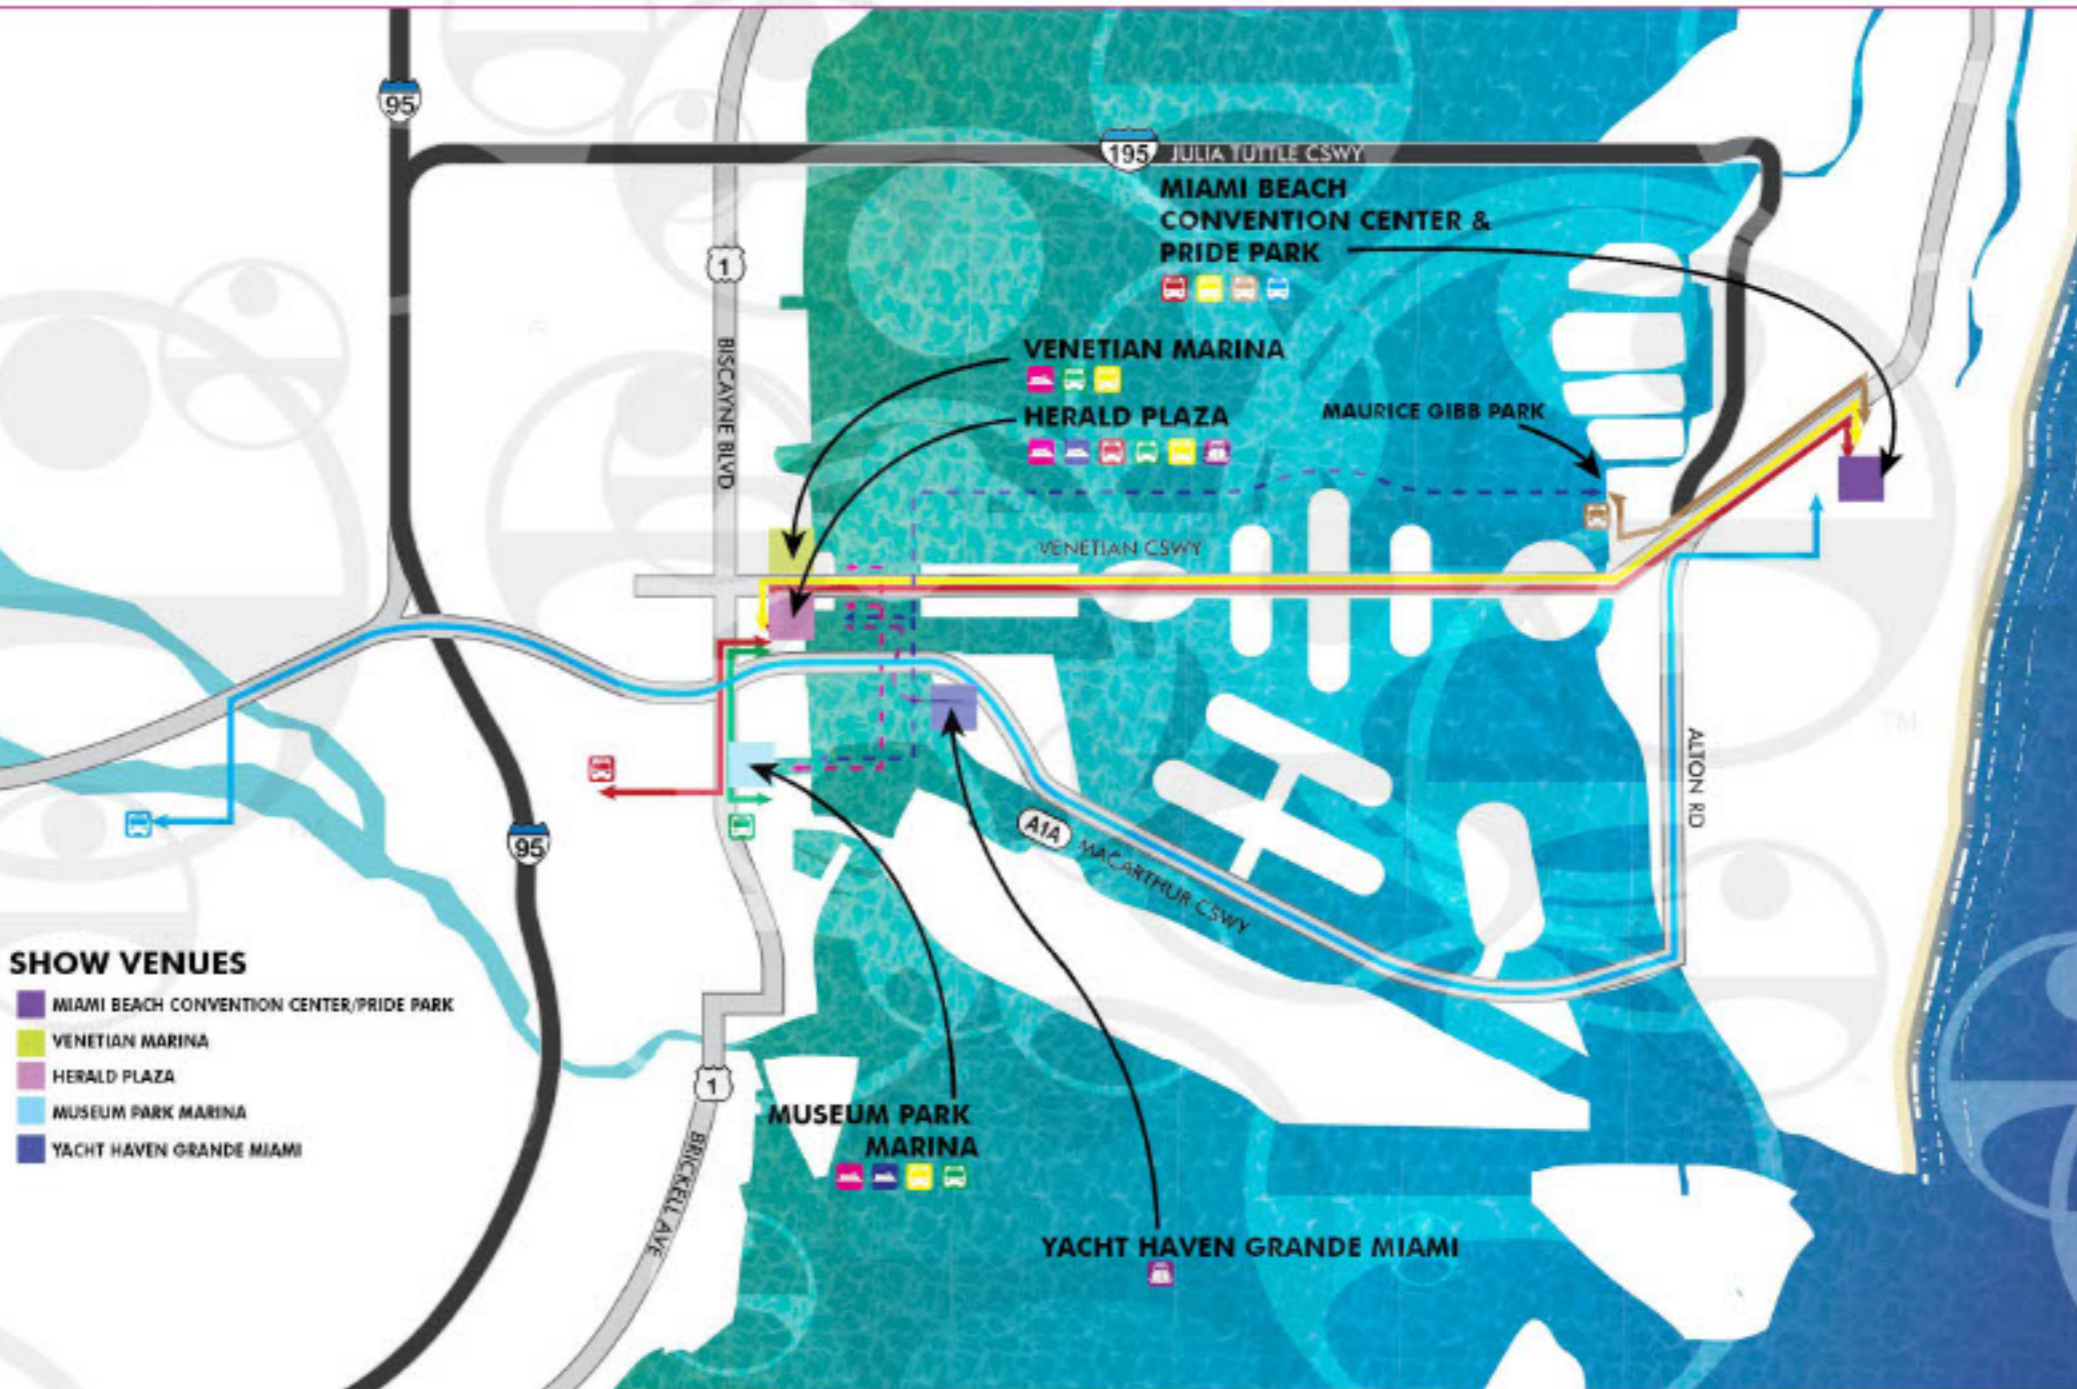

NOTE:
Escape Key Graphics did not design this page

DISCOVER
BOATING™

MIAMI
INTERNATIONAL
BOAT SHOW®

FEB 15-19 | MIAMI BOAT SHOW.COM

SHOW DIRECTORY

SHOW INFORMATION

LOCATIONS

MIAMI BEACH CONVENTION CENTER • PRIDE PARK
HERALD PLAZA • VENETIAN MARINA • MUSEUM PARK MARINA
YACHT HAVEN GRANDE MIAMI

NOTE:
Escape Key Graphics did not design this page

DISCOVER
BOATING™

MIAMI
INTERNATIONAL
BOAT SHOW*

TABLE OF CONTENTS

- 3** • Transit and Parking Map
- 5** • Miami Beach Convention Center Map
- 7** • Miami Beach Convention Center Exhibitor List
- 11** • Pride Park Map
- 12** • Pride Park Activations List
- 13** • Fred's Shed Seminar Schedule
- 15** • Venetian Marina, Herald Plaza & Yacht Haven Grande Miami Map
- 17** • Venetian Marina, Herald Plaza & Yacht Haven Grande Miami Exhibitor List
- 21** • Museum Park Marina Map
- 22** • Museum Park Marina Exhibitor List

SHOW VENUES

- MIAMI BEACH CONVENTION CENTER/PRIDE PARK
- VENETIAN MARINA
- HERALD PLAZA
- MUSEUM PARK MARINA
- YACHT HAVEN GRANDE MIAMI

WATER TAXI ROUTES

- - - - - Venetian Marina -> Herald Plaza -> Museum Park Marina/FEC Docks (loop)
- - - - - Convention Center -> Herald Plaza -> Maurice Gibb Park -> Museum Park Marina/FEC Docks (loop)

TENDERS ROUTES

- - - - - Herald Plaza -> Yacht Haven Grande Miami

SHUTTLE ROUTES

- - - - - Marlins Stadium - Shuttle to Convention Center (loop)
- - - - - Brightline - Shuttle to Herald Plaza & Convention Center (loop)
- - - - - Miami-Dade Arena - Shuttle to Herald Plaza, Venetian Marina & Museum Park Marina (loop)
- - - - - Herald Plaza - Shuttle to Venetian Marina, Museum Park Marina & Convention Center / Pride Park (loop)
- - - - - Maurice Gibb Park - Shuttle to Convention Center (loop)