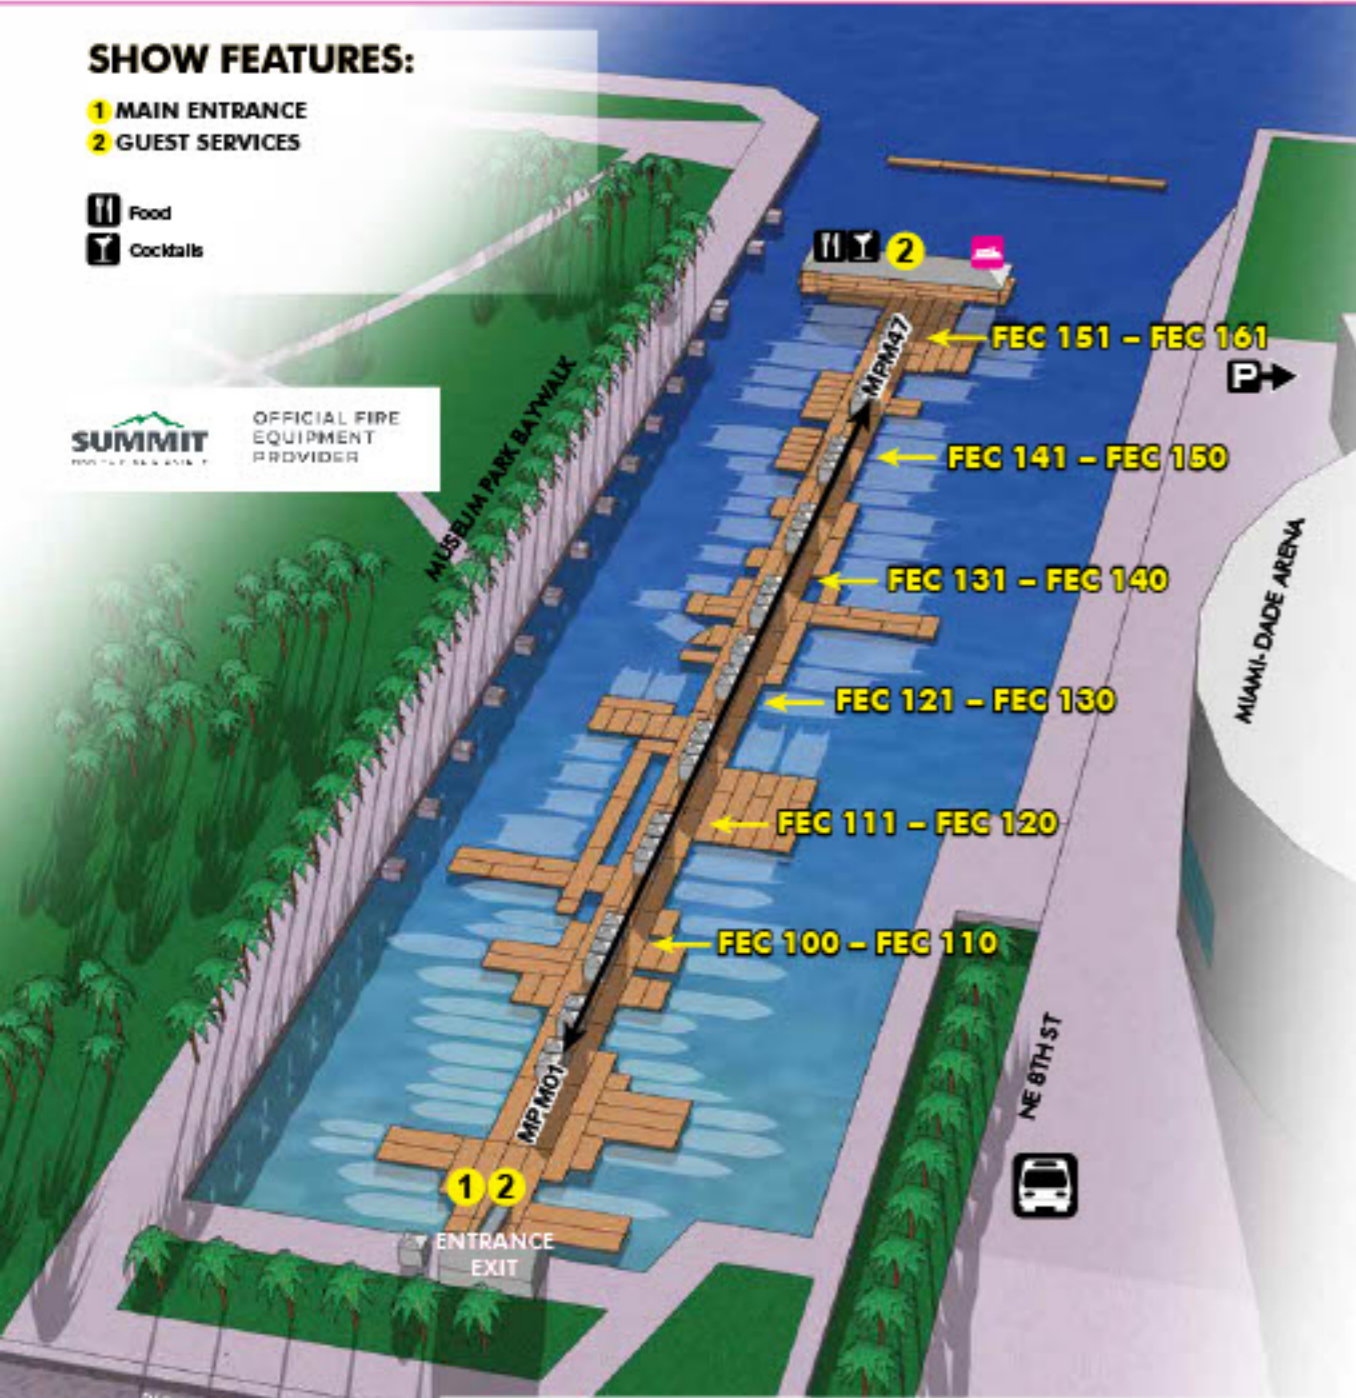

art wynwood

PRESIDENTS DAY WEEKEND
FEBRUARY 14-18 | 2024
VIP PREVIEW FEBRUARY 14

THE
BASS

VIP PREVIEW BENEFICIARY

ronald sánchez, "shore" (detail), ce nse, cernudo arte, coral oables

INTERNATIONAL CONTEMPORARY + MODERN ART FAIR
DOWNTOWN MIAMI ON BISCAYNE BAY

TICKETS + INFO AT:

WWW.ARTWYNWOOD.COM

DBMIBS WINDWARD VIP TICKET HOLDERS RECEIVE ONE DAY GENERAL ADMISSION TO ART WYNWOOD

SHOW FEATURES:

- 1 MAIN ENTRANCE
- 2 GUEST SERVICES

- Food
- Cocktails

SUMMIT
OFFICIAL FIRE EQUIPMENT PROVIDER

SHUTTLE ROUTE:

F → **B** → **D** Kaseya Center - Herald Plaza - Museum Park Marina (loop)
Golf Cart Service Also Available (Provided by ICON EV)

WATER TAXI ROUTE:

G → **H** → **I** Herald Plaza - Museum Park Marina - Maurice Gibb Park (loop)

February 14th & February 15th – 9am to 7pm

February 16th & February 17th – 9am to 8pm

February 18th – 9am to 6pm

WATER TAXI ROUTE:

- G** ↔ **H** ↔ **I** Herald Plaza - Museum Park Marina - Maurice Gibb Park (loop)