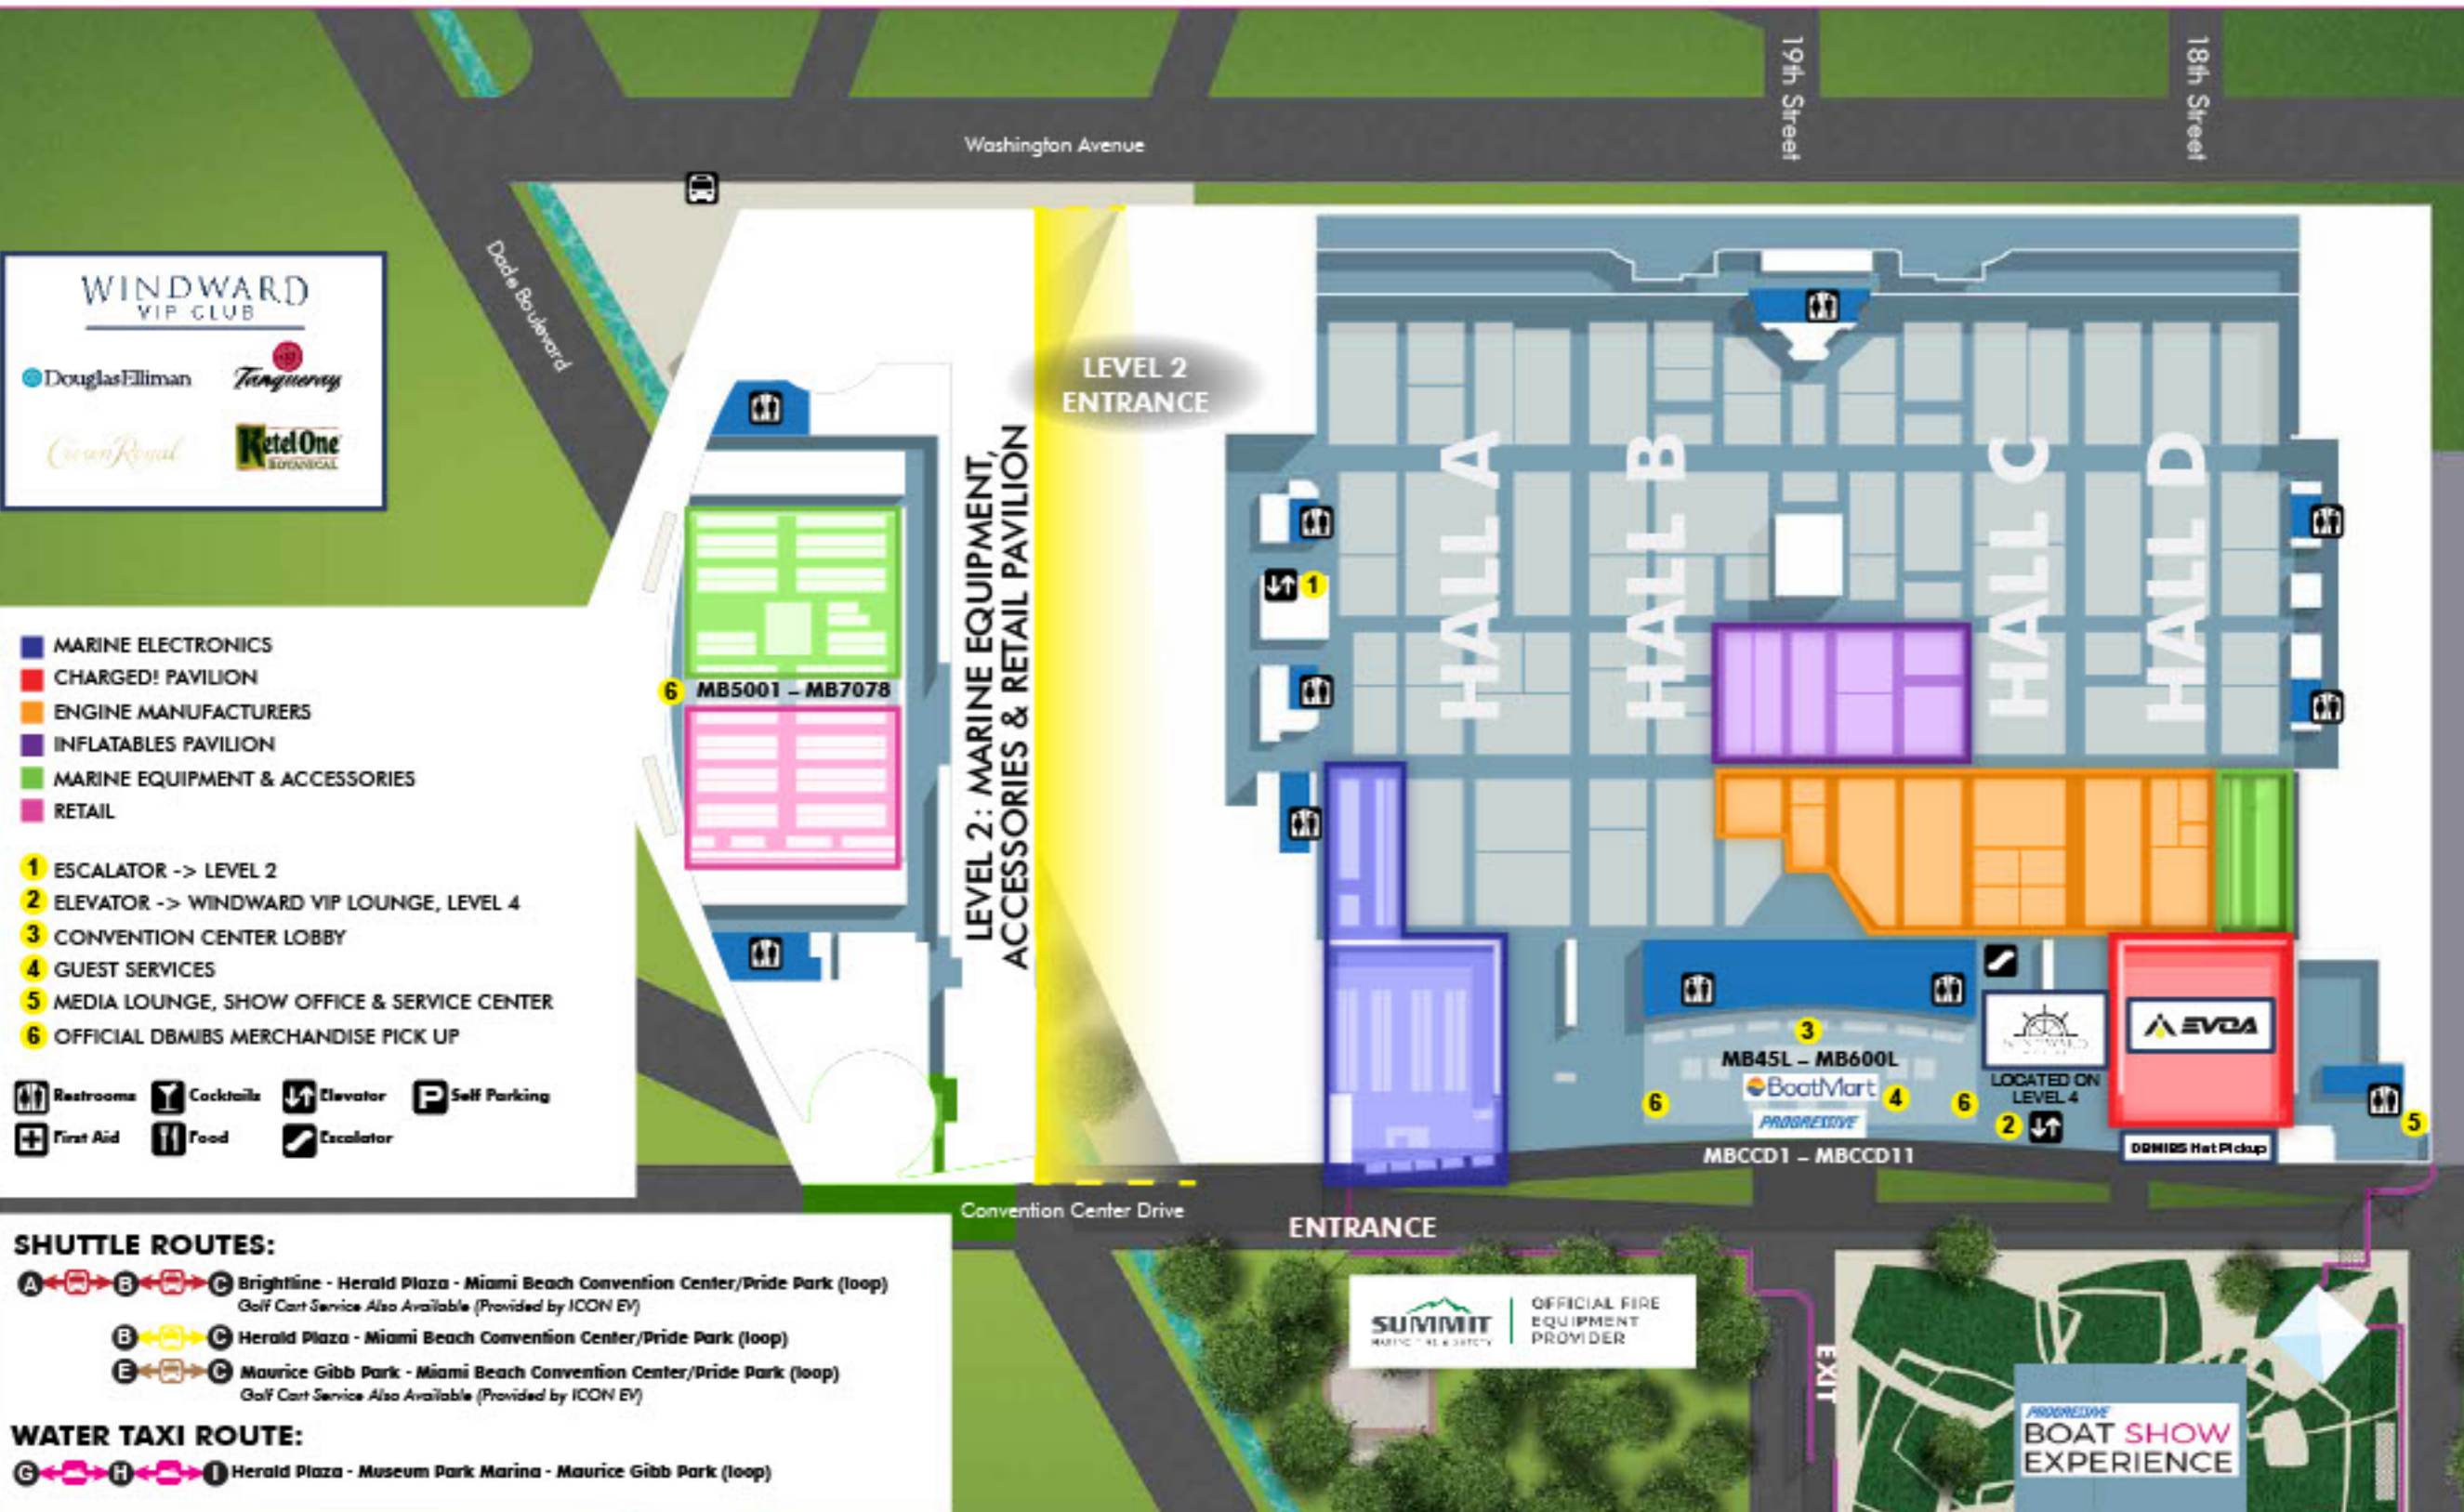

- 9** • Pride Park Exhibitors

- 10** • Pride Park Map

- 11** • Venetian Marina, Herald Plaza & SuperYacht Miami Map

- 13** • Venetian Marina, Herald Plaza & SuperYacht Miami Directory

- 15** • Future Dates

- 17** • Museum Park Marina Map

- 18** • Museum Park Marina Directory

- 19** • Transportation Map

#DBMIBS ●●●●●   

WINDWARD VIP CLUB

Douglas Elliman | Tangueray

Crown Royal | Ketel One

- MARINE ELECTRONICS
- CHARGED! PAVILION
- ENGINE MANUFACTURERS
- INFLATABLES PAVILION
- MARINE EQUIPMENT & ACCESSORIES
- RETAIL

- 1 ESCALATOR -> LEVEL 2
- 2 ELEVATOR -> WINDWARD VIP LOUNGE, LEVEL 4
- 3 CONVENTION CENTER LOBBY
- 4 GUEST SERVICES
- 5 MEDIA LOUNGE, SHOW OFFICE & SERVICE CENTER
- 6 OFFICIAL DBMIBS MERCHANDISE PICK UP

Douglas Elliman

Crown Royal

Tangier

RetelOne

- Restrooms
- Self Parking
- Food
- Metromover
- Cocktails

- SHOW FEATURES:**
- 1 HERALD PLAZA MAIN ENTRANCE
 - 2 SHOW OFFICE, CREDENTIALS & MEDIA OFFICE
 - 3 WINDWARD VIP LOUNGE
 - 4 HERALD PLAZA PAVILION
 - 5 EXHIBITOR'S LOUNGE
 - 6 GUEST SERVICES
 - 7 VENETIAN MARINA ENTRANCE
 - 8 SEA TRIALS
 - 9 GOSLINGS ISLAND BAR
 - 10 SUPERYACHT MIAMI