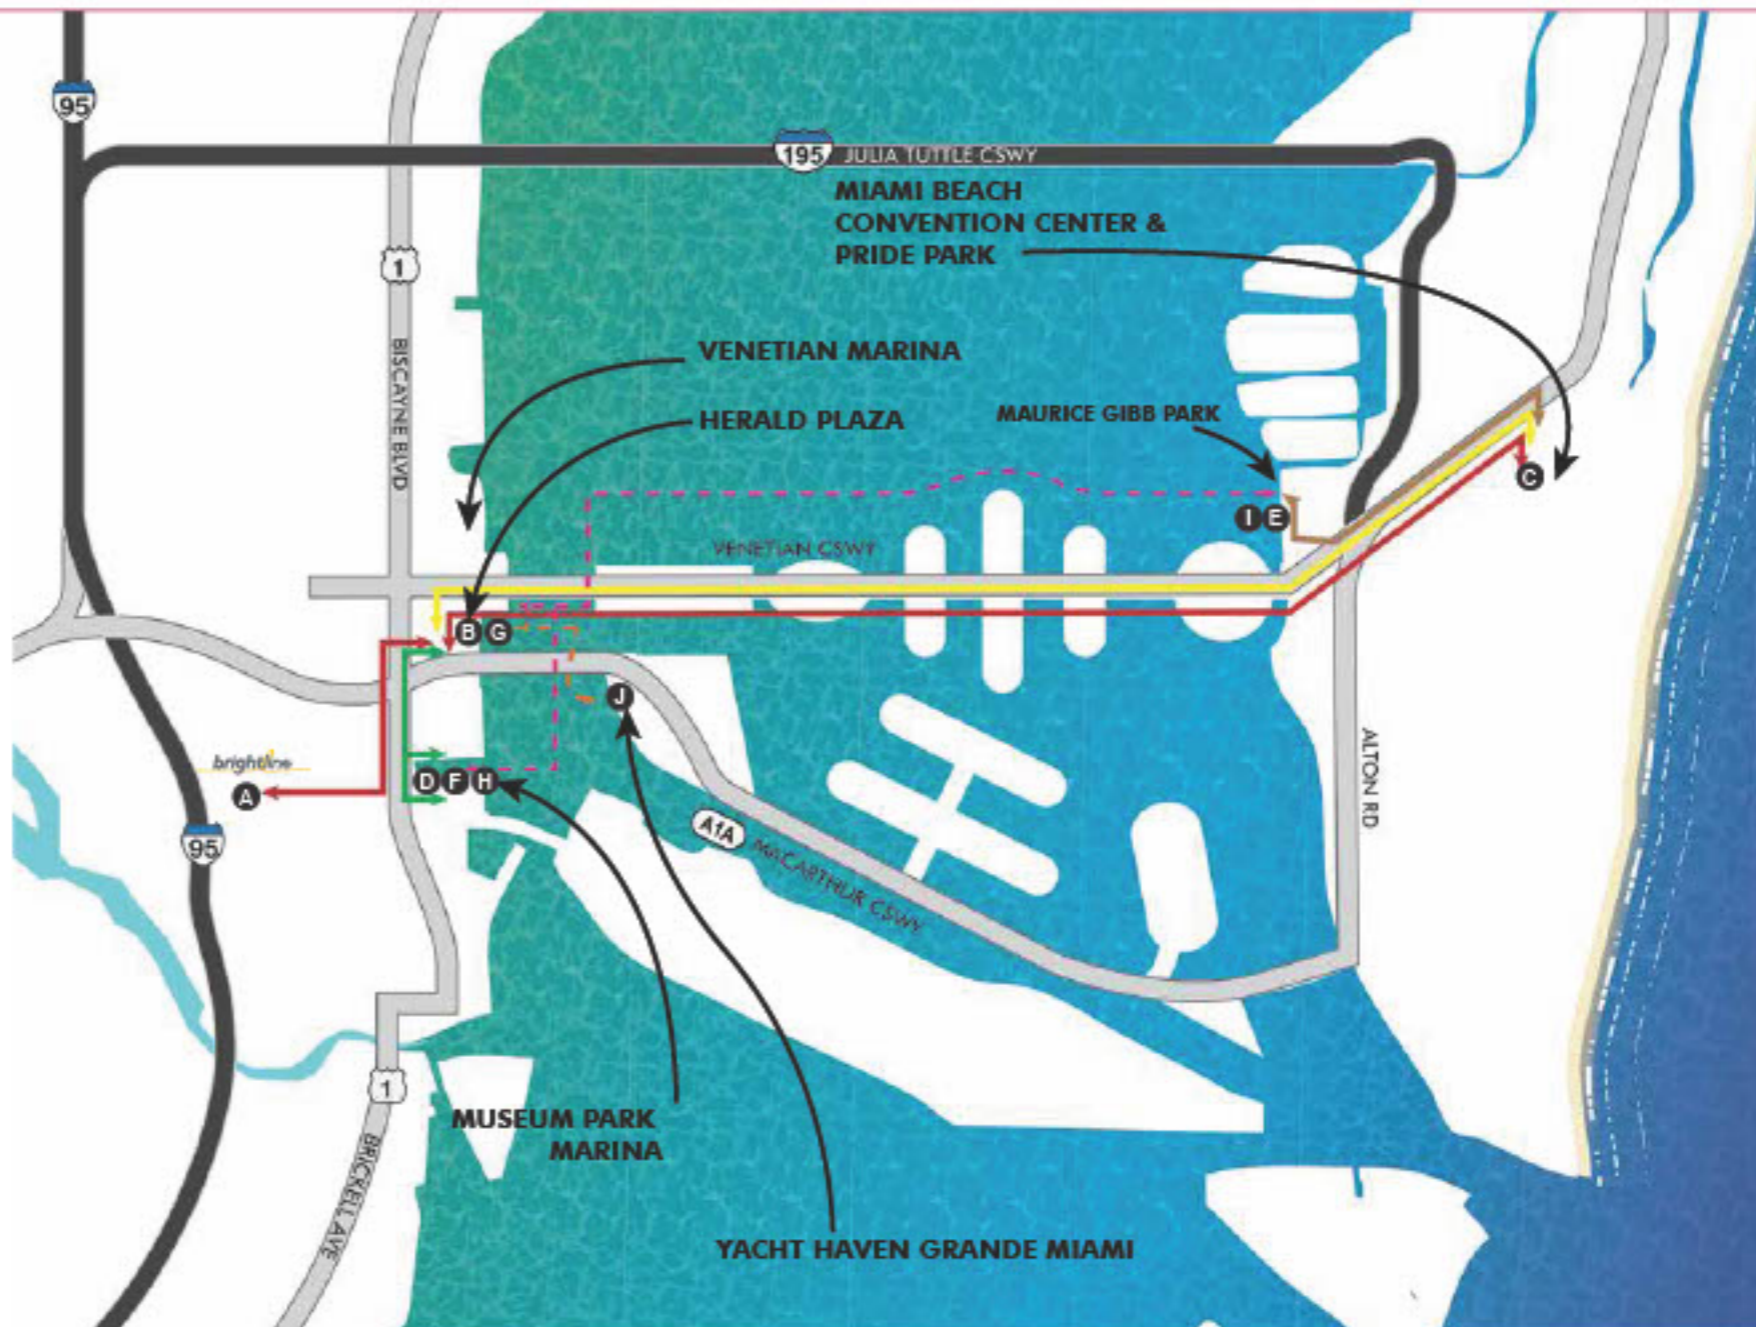

WATER TAXI STOPS:

- G** Herald Plaza
- H** Museum Park Marina
- I** Maurice Gibb Park
18th St & Purdy Avenue
- J** Yacht Haven Grande Miami (Superyacht Miami)

WATER TAXI & SHUTTLE HOURS:

Show transportation services will begin operating 1 hour before the show opens and will stop 1 hour after the show closes each day.

February 14th & February 15th – 9am to 7pm

February 16th & February 17th – 9am to 8pm

February 18th – 9am to 6pm

WATER TAXI ROUTE:

- G** ↔ **H** ↔ **I** Herald Plaza - Museum Park Marina - Maurice Gibb Park (loop)

VIP TENDER ROUTE:

- G** ↔ **J** Herald Plaza - Yacht Haven Grande Miami
Windward VIP & Superyacht Miami Ticket Holders Only

SHUTTLE ROUTES:

- A** ↔ **B** ↔ **C** Brightline - Herald Plaza - Miami Beach Convention Center/Pride Park (loop)
Golf Cart Service Also Available (Provided by ICON EV)
- F** ↔ **B** ↔ **D** Kaseya Center - Herald Plaza - Museum Park Marina (loop)
Golf Cart Service Also Available (Provided by ICON EV)
- B** ↔ **C** Herald Plaza - Miami Beach Convention Center/Pride Park (loop)
- E** ↔ **C** Maurice Gibb Park - Miami Beach Convention Center/Pride Park (loop)
Golf Cart Service Also Available (Provided by ICON EV)